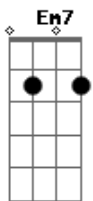

© ukulele-chords.com