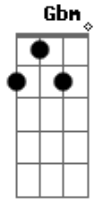

© ukulele-chords.com