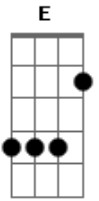

The Beatles - I'll Follow The Sun

tom:
A

E D
One day, you'll look
A B7
To see I've gone
A Gbm B7
For tomorrow may rain, so
E A E7
I'll follow the sun

E D
Someday, you'll know
A B7
I was the one
A Gbm B7
For tomorrow may rain, so
E A A7
I'll follow the sun

D A
Well, don't leave me alone, my dear

D A
Don't hurry, and follow me, my dear

[Riff]

E D
One day, you'll look

Acordes

© ukulele-chords.com

© ukulele-chords.com

© ukulele-chords.com

© ukulele-chords.com

© ukulele-chords.com

© ukulele-chords.com

© ukulele-chords.com

© ukulele-chords.com

A B7
To see I've gone
A Gbm B7
For tomorrow may rain, so
E A E7
I'll follow the sun

[Solo]

D A
Well, don't leave me alone, my dear
D A
Don't hurry, and follow me, my dear