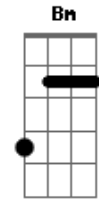

The Beatles - I'll Follow The Sun

tom:
A

E D
One day, you'll look
A B7
To see I've gone
A Gbm B7
For tomorrow may rain, so
E A E7
I'll follow the sun

E D
Someday, you'll know
A B7
I was the one
A Gbm B7
For tomorrow may rain, so
E A A7
I'll follow the sun

© ukulele-chords.com

© ukulele-chords.com

© ukulele-chords.com

© ukulele-chords.com

© ukulele-chords.com

A B7
To see I've gone
A Gbm B7
For tomorrow may rain, so
E A E7
I'll follow the sun

[Solo]

D A
Well, don't leave me alone, my dear
D A
Don't hurry, and follow me, my dear

[Riff]

E D
Someday, you'll know
A B7
I was the one
A Gbm B7
But tomorrow may rain, so
E
I'll follow
A Gbm B7
But tomorrow may rain, so
E
I'll follow
A Gbm B7
For tomorrow may rain, so
E
I'll follow the sun