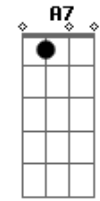

© ukulele-chords.com