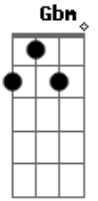

© ukulele-chords.com