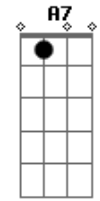

© ukulele-chords.com