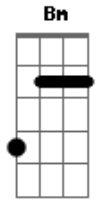

The Beatles - I'll Follow The Sun

tom:
A

E D
One day, you'll look
A B7
To see I've gone
A Gbm B7
For tomorrow may rain, so
E A E7
I'll follow the sun

E D
Someday, you'll know
A B7
I was the one
A Gbm B7
For tomorrow may rain, so
E A A7
I'll follow the sun

© ukulele-chords.com

© ukulele-chords.com

© ukulele-chords.com

© ukulele-chords.com

© ukulele-chords.com

A B7
To see I've gone
A Gbm B7
For tomorrow may rain, so
E A E7
I'll follow the sun

[Solo]

D A
Well, don't leave me alone, my dear
D A
Don't hurry, and follow me, my dear

[Riff]

E D
Someday, you'll know
A B7
I was the one
A Gbm B7
But tomorrow may rain, so
E
I'll follow
A Gbm B7
But tomorrow may rain, so
E
I'll follow
A Gbm B7
For tomorrow may rain, so
E
I'll follow the sun