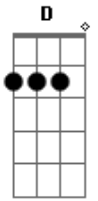

The Beatles - I'll Follow The Sun

tom:
A

E D
One day, you'll look
A B7
To see I've gone
A Gbm B7
For tomorrow may rain, so
E A E7
I'll follow the sun

E D
Someday, you'll know
A B7
I was the one
A Gbm B7
For tomorrow may rain, so
E A A7
I'll follow the sun

D A
Well, don't leave me alone, my dear

D A
Don't hurry, and follow me, my dear

[Riff]

E D
One day, you'll look

Acordes

© ukulele-chords.com

© ukulele-chords.com

© ukulele-chords.com