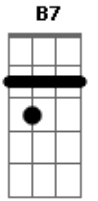

The Beatles - I'll Follow The Sun

tom:
A

E D
One day, you'll look
A B7
To see I've gone
A Gbm B7
For tomorrow may rain, so
E A E7
I'll follow the sun

E D
Someday, you'll know
A B7
I was the one
A Gbm B7
For tomorrow may rain, so
E A A7
I'll follow the sun

D A
Well, don't leave me alone, my dear

D A
Don't hurry, and follow me, my dear

[Riff]

E D
One day, you'll look

Acordes

© ukulele-chords.com

© ukulele-chords.com

© ukulele-chords.com

© ukulele-chords.com

© ukulele-chords.com

© ukulele-chords.com

© ukulele-chords.com

© ukulele-chords.com

A B7
To see I've gone
A Gbm B7
For tomorrow may rain, so
E A E7
I'll follow the sun

[Solo]

D A
Well, don't leave me alone, my dear
D A
Don't hurry, and follow me, my dear