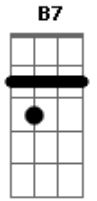

The Beatles - I'll Follow The Sun

tom:
A

E D
One day, you'll look
A B7
To see I've gone
A Gbm B7
For tomorrow may rain, so
E A E7
I'll follow the sun

E D
Someday, you'll know
A B7
I was the one
A Gbm B7
For tomorrow may rain, so
E A A7
I'll follow the sun

D A
Well, don't leave me alone, my dear

D A
Don't hurry, and follow me, my dear

[Riff]

E D
One day, you'll look

Acordes

© ukulele-chords.com

© ukulele-chords.com

© ukulele-chords.com

© ukulele-chords.com

© ukulele-chords.com

© ukulele-chords.com

© ukulele-chords.com

© ukulele-chords.com

A B7
To see I've gone
A Gbm B7
For tomorrow may rain, so
E A E7
I'll follow the sun

[Solo]

D A
Well, don't leave me alone, my dear
D A
Don't hurry, and follow me, my dear