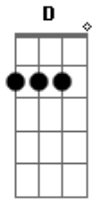

© ukulele-chords.com