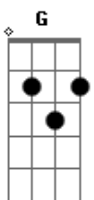

The Beatles - I'll Follow the Sun

Tom: C

(intro) C F C

G7 F7 C D
 One day, you'll look, to see I've gone
 C C D G C F C
 For tomorrow may rain, so, I'll follow the sun

G7 F7 C D
 Some day, you'll know, I was the one
 C G D G C C7
 But tomorrow may rain, so, I'll follow the sun

G7 F7 C D
 One day, you'll find, that I have gone
 C G D G C F C
 But tomorrow may rain so, I'll follow the sun

Acordes

© ukulele-chords.com

© ukulele-chords.com

© ukulele-chords.com

© ukulele-chords.com

© ukulele-chords.com