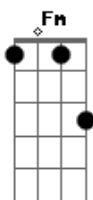

© ukulele-chords.com