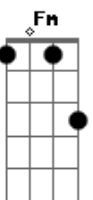

© ukulele-chords.com