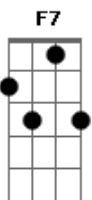

The Beatles - I'll Follow the Sun

Tom: C

(intro) C F C

G7 F7 C D
 One day, you'll look, to see I've gone
 C C D G C F C
 For tomorrow may rain, so, I'll follow the sun

G7 F7 C D
 Some day, you'll know, I was the one
 C G D G C C7
 But tomorrow may rain, so, I'll follow the sun

G7 F7 C D
 One day, you'll find, that I have gone
 C G D G C F C
 But tomorrow may rain so, I'll follow the sun

Acordes

© ukulele-chords.com

© ukulele-chords.com

© ukulele-chords.com

© ukulele-chords.com

© ukulele-chords.com