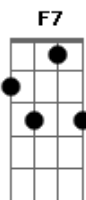

The Beatles - I'll Follow the Sun

Tom: C

(intro) C F C

G7 F7 C D
 One day, you'll look, to see I've gone
 C C D G C F C
 For tomorrow may rain, so, I'll follow the sun

G7 F7 C D
 Some day, you'll know, I was the one
 C G D G C C7
 But tomorrow may rain, so, I'll follow the sun

G7 F7 C D
 One day, you'll find, that I have gone
 C G D G C F C
 But tomorrow may rain so, I'll follow the sun

Acordes

© ukulele-chords.com

© ukulele-chords.com

© ukulele-chords.com

© ukulele-chords.com

© ukulele-chords.com