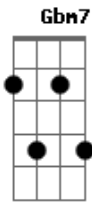

The Beatles - I Will

Tom: E

Intro: E Dbm Gbm7 B7

E Dbm Gbm7 B7
Who knows how long I've loved you
E Dbm Abm
You know I love you still
E7 A B Dbm E7
Will I wait a lonely lifetime
A B E Dbm Gbm7 B7
If you want me to, I will
E Dbm Gbm7 B7
For if I ever saw you
E Dbm Abm
I didn't catch your name
E7 A B Dbm E7
But it never really mattered
A B E E7
I will always feel the same

A Abm Dbm
Love you forever and forever

Gbm7 B7 E E7
Love you with all my heart
A Abm Dbm
Love you whenever we're together
Gb7 B7
Love you when we're apart

E Dbm Gbm7 B7
And when at last I find you
E Dbm Abm
Your song will fill the air
E7 A B Dbm Abm E7
Sing it loud so I can hear you
A B Dbm Abm E7
Make it easy to be near you
A B Dbm E7
For the things you do endear you to me
A B C
Oh, you know I will
E E7
I will

(A Abm Dbm)
(Gbm B7 E)

Acordes

© ukulele-chords.com

© ukulele-chords.com

© ukulele-chords.com

© ukulele-chords.com

© ukulele-chords.com

© ukulele-chords.com