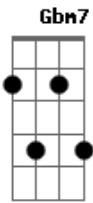

© ukulele-chords.com