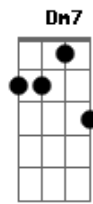

© ukulele-chords.com