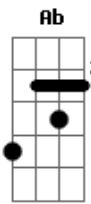

© ukulele-chords.com

© ukulele-chords.com