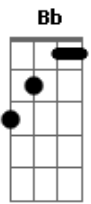

© ukulele-chords.com