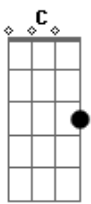

The Beatles - I Want You (She's So Heavy)

Tom: C

A = xx3221
Ab = xx2110

(intro) Dm E7-9 Bb
(refrão)

I Want You (She's So Heavy)
The Beatles
(intro)
(refrão)

A F Am
I want you I want you so bad I want you
Am7 Dm7 F G Ab Am
I want you so bad it's driving me mad it's driving me mad
Dm Dm7 Dm
I want you You know I want you so bad babe. I want you
C Bb
E7-9
You know I want you so bad it's driving me mad it's driving me
mad

I want you I want you so
bad it's driving me mad it's driving me mad
I want you I want you so bad
it's driving me mad it's driving me mad

E|7-9 = xx0101

She's So Heavy
(no final fica repetindo)

Acordes

© ukulele-chords.com