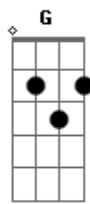

© ukulele-chords.com