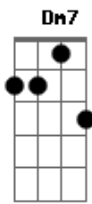

© ukulele-chords.com