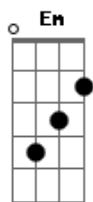

© ukulele-chords.com

© ukulele-chords.com