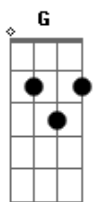

The Beatles - I Should Have Known Better

Tom: G

Intro: G D G D G D G D

G D G D G D
I - - - - - should have known better with a girl like you,

G D Em
That I would love everything that you do,
C D G D G D Whoa, ooh
And I do, hey, hey, hey, and I do.
G D G D G D
I - - - - - never realized what a kiss could be,

G D Em
This could only happen to me,
C B7 Em
Can't you see, can't you see?

C G B7 Em
That when I tell you that I love you, oh,

C G G7
You're gonna say you love me too - oo - oo - oo - oo, oho,

G D G
And when I ask you to be mine, you're gonna say you love me too.

G D G D G D G D G

So - o - o, I - - - - - should have realized a lot of things before,

G D Em
If this is love you've gotta give me more,
C D G D G

D Give me more, hey, hey, hey, give me more.
Solo:

G D G D G D G D
I - - - - - never realized what a kiss could be,

G D Em
This could only happen to me,

C B7
Can't you see, can't you see?

Em C G B7 Em
That when I tell you that I love you, oh,
C G G7

C
You're gonna say you love me too - oo - oo - oo - oo, oho,
D G Em C D

G D G
And when I ask you to be mine, you're gonna say you love me too.

D G D G D G D
You love me too, you love me too.

Acordes

© ukulele-chords.com