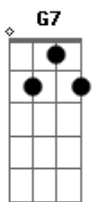

© ukulele-chords.com