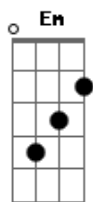

The Beatles - I Should Have Known Better

Tom: G

Intro: G D G D G D G D

G D G D G D
 I - - - - - should have known better with a girl like you,

G D Em
 That I would love everything that you do,
 C D G D G D Whoa, ooh
 And I do, hey, hey, hey, and I do.
 G D G D G D
 I - - - - - never realized what a kiss could be,

G D Em
 This could only happen to me,
 C B7 Em
 Can't you see, can't you see?

C G B7 Em
 That when I tell you that I love you, oh,

C G G7
 You're gonna say you love me too - oo - oo - oo - oo, oho,

G D G
 And when I ask you to be mine, you're gonna say you love me too.

G D Em
 This could only happen to me,

C B7
 Can't you see, can't you see?

Em C G B7 Em
 That when I tell you that I love you, oh,
 C G G7

C
 You're gonna say you love me too - oo - oo - oo - oo, oho,
 D G Em C D

G D G
 And when I ask you to be mine, you're gonna say you love me too.

D G D G D G D
 You love me too, you love me too.

Acordes

© ukulele-chords.com

© ukulele-chords.com

© ukulele-chords.com

© ukulele-chords.com