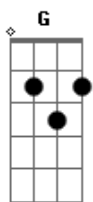

The Beatles - I Should Have Known Better

Tom: G

Intro: G D G D G D G D

G D G D G D
I - - - - - should have known better with a girl like you,

G D Em
That I would love everything that you do,
C D G D And I do, hey, hey, hey, and I do. Whoa, ooh

G D G D G D G D
I - - - - - never realized what a kiss could be,

G D Em
This could only happen to me,

C B7 Em
Can't you see, can't you see?

C G B7 Em
That when I tell you that I love you, oh,

C G G7
You're gonna say you love me too - oo - oo - oo - oo, oho,

C D G G Em C D
And when I ask you to be mine, you're gonna say you

love me too.

G D G D G D G D G
You love me too, you love me too.

So - o - o, I - - - - - should have realized a lot of things before,

G D Em
If this is love you've gotta give me more,
C D G D G

D Give me more, hey, hey, hey, give me more.

Solo:

G D G D G D G D
I - - - - - never realized what a kiss could be,

G D Em
This could only happen to me,

C B7
Can't you see, can't you see?

Em C G B7 Em
That when I tell you that I love you, oh,

C G G7
You're gonna say you love me too - oo - oo - oo - oo, oho,

D G G Em C D
And when I ask you to be mine, you're gonna say you

love me too.

D G D G D G D G
You love me too, you love me too.

Acordes

© ukulele-chords.com