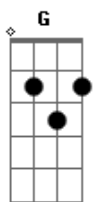

The Beatles - I Should Have Known Better

Tom: G

Intro: G D G D G D G D

G D G D G D
I - - - - - should have known better with a girl like you,

G D Em
That I would love everything that you do,
C D G D G D Whoa, ooh
And I do, hey, hey, hey, and I do.
G D G D G D
I - - - - - never realized what a kiss could be,

G D Em
This could only happen to me,
C B7 Em
Can't you see, can't you see?

C G B7 Em
That when I tell you that I love you, oh,

C G G7
You're gonna say you love me too - oo - oo - oo - oo, oho,

G D G
And when I ask you to be mine, you're gonna say you love me too.

G D G D G D G D G
You love me too, you love me too.

So - o - o, I - - - - - should have realized a lot of things before,

G D Em
If this is love you've gotta give me more,
C D G D G

D
Give me more, hey, hey, hey, give me more.
Solo:

G D G D G D G D
I - - - - - never realized what a kiss could be,

G D Em
This could only happen to me,

C B7
Can't you see, can't you see?

Em C G B7 Em
That when I tell you that I love you, oh,
C G G7

C
You're gonna say you love me too - oo - oo - oo - oo, oho,

G D G
And when I ask you to be mine, you're gonna say you love me too.

D G D G D G D G
You love me too, you love me too.

Acordes

© ukulele-chords.com