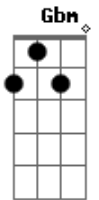

The Beatles - I Need You

Tom: A

Intro: A A A A

A D A A A A
You don't realize how much I need you
D A A7 A A
Love you all the time and never leave you
Gbm Dbm
Please come on back to me
Gbm Bm
I'm lonely as can be
A A A A
I need you
D A A A A
Said you had a thing or two to tell me
D A A7 A A
How was I to know you would upset me
Gbm Dbm
I didn't realize as
Gbm Bm
I looked in your eyes
A A A
You told me
A D
Oh yes, you told me
E A
You don't want my loving anymore
D
That's when it hurt me
E
And feeling like this
B7 E
I just can't go on anymore
A D A A A A

Please remember how I feel about you
A D A A7 A A
I could never really live without you
Gbm Dbm
So come on back and see
Gbm Bm
Just what you mean to me
A A A
I need you
A D
But when you told me
E A
You don't want my loving anymore
D
That's when it hurt me
E
And feeling like this
B7 E
I just can't go on anymore
A D A A A A
Please remember how I feel about you
A D A A7 A A
I could never really live without you
Gbm Dbm
So come on back and see
Gbm Bm
Just what you mean to me
A A A
I need you
Gbm
I need you
D
I need you
Final:

Acordes

© ukulele-chords.com

© ukulele-chords.com

© ukulele-chords.com

© ukulele-chords.com

© ukulele-chords.com

© ukulele-chords.com

© ukulele-chords.com

© ukulele-chords.com