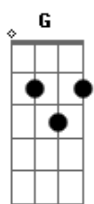

The Beatles - I, Me, Mine

Tom: C

Intro Riff:

Am C D7
All_____ through the day
I me mine, I me mine, I me mine____
C D7
All_____ through the night
I me mine, I me mine, I me mine____
Dm
Now they're frightened of leaving it
F
Everyone's reading it
E7/b9
Coming on strong all the time
Am Am(maj7) Am7 Am
All_____ through the day
F7M
I, me, mine

Refrão:

A7
I me me mine____
I me me mine____
D7
I me me mine____
A7 E7 E7
I me me mine____
Am C D7
All_____ I can hear
G E7 Am
I me mine, I me mine, I me mine____
C D7
Even those tears
G E7 Am

I me mine, I me mine, I me mine____

Pré-Refrão:

Dm
No one's frightened of playing it
F
Everyone's saying it
E7/b9
Flowing more freely than wine
Am Am(maj7) Am7 Am
All_____ through the day
F7M
I, me, mine

Refrão:

A7
I me me mine____
I me me mine____
D7
I me me mine____
A7 E7
I me me mine____
Am C D7
All_____ I can hear
G E7 Am
I me mine, I me mine, I me mine____
C D7
Even those tears
G E7 Am
I me mine, I me mine, I me mine____

Pré-Refrão:

Dm
No one's frightened of playing it
F
Everyone's saying it
E7/b9
Flowing more freely than wine
Am Am(maj7) Am7 Am
All_____ through your life
F7M
I, me, mine

Acordes

© ukulele-chords.com

© ukulele-chords.com

© ukulele-chords.com

© ukulele-chords.com

© ukulele-chords.com

© ukulele-chords.com

© ukulele-chords.com

© ukulele-chords.com

© ukulele-chords.com

© ukulele-chords.com