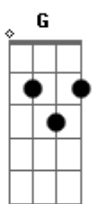

The Beatles - I, Me, Mine

Tom: C

Intro Riff:

Am C D7
All_____ through the day
I me mine, I me mine, I me mine____
C D7
All_____ through the night
I me mine, I me mine, I me mine____
Dm
Now they're frightened of leaving it
F
Everyone's reading it
E7/b9
Coming on strong all the time
Am Am(maj7) Am7 Am
All_____ through the day
F7M
I, me, mine

Refrão:

A7
I me me mine____
I me me mine____
D7
I me me mine____
A7 E7 E7
I me me mine____
Am C D7
All_____ I can hear
G E7 Am
I me mine, I me mine, I me mine____
C D7
Even those tears
G E7 Am

I me mine, I me mine, I me mine____

Pré-Refrão:

Dm
No one's frightened of playing it
F
Everyone's saying it
E7/b9
Flowing more freely than wine
Am Am(maj7) Am7 Am
All_____ through the day
F7M
I, me, mine

Refrão:

A7
I me me mine____
I me me mine____
D7
I me me mine____
A7 E7
I me me mine____
Am C D7
All_____ I can hear
G E7 Am
I me mine, I me mine, I me mine____
C D7
Even those tears
G E7 Am
I me mine, I me mine, I me mine____

Pré-Refrão:

Dm
No one's frightened of playing it
F
Everyone's saying it
E7/b9
Flowing more freely than wine
Am Am(maj7) Am7 Am
All_____ through your life
F7M
I, me, mine

Acordes

© ukulele-chords.com

© ukulele-chords.com

© ukulele-chords.com

© ukulele-chords.com

© ukulele-chords.com

© ukulele-chords.com

© ukulele-chords.com

© ukulele-chords.com

© ukulele-chords.com

© ukulele-chords.com