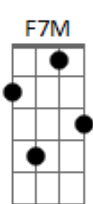

© ukulele-chords.com