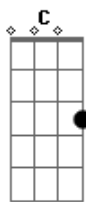

# The Beatles - I Got To Find My Baby

Tom: G

D G  
I'm gonna search this town from door to door..  
love I crave, I can't find no more.  
I gotta find my baby, I declare that ain't a lie.  
Ain't had no real good loving since that woman  
said goodbye.

## Acordes

© ukulele-chords.com

© ukulele-chords.com

© ukulele-chords.com

© ukulele-chords.com

© ukulele-chords.com

© ukulele-chords.com

G  
Well, ever since that day when we said we were through..  
I've been nervous and shook up, too.  
I gotta find my baby, I declare that ain't a lie.  
Ain't had no real good loving since that woman  
said goodbye.

(INTERLUDE:HARMONICA:)

#4.

G  
Well, I don't care if it's the last thing I ever do in my  
life..  
I'm gonna find that little woman and make her my wife.  
I gotta find my baby, I declare that ain't a lie.  
Ain't had no real good loving since that woman  
said goodbye.