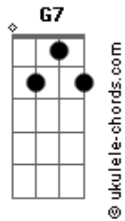

The Beatles - I Got To Find My Baby

Tom: G

D G
I'm gonna search this town from door to door..
love I crave, I can't find no more.
I gotta find my baby, I declare that ain't a lie.
Ain't had no real good loving since that woman
said goodbye.

#2.
You know, I hate to see the sun sinking into the west..
cause I know my whole life's gonna be one solid mess.
I gotta find my baby, I declare that ain't a lie.
Ain't had no real good loving since that woman
said goodbye.

#3.

Acordes

G
Well, ever since that day when we said we were through..
I've been nervous and shook up, too.
I gotta find my baby, I declare that ain't a lie.
Ain't had no real good loving since that woman
said goodbye.

(INTERLUDE:HARMONICA:)

#4.

G
Well, I don't care if it's the last thing I ever do in my
life..
I'm gonna find that little woman and make her my wife.
I gotta find my baby, I declare that ain't a lie.
Ain't had no real good loving since that woman
said goodbye.

OUTRO: F Gb G (x2) G