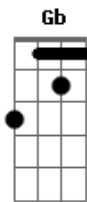

# The Beatles - I Got To Find My Baby

Tom: G

D G  
I'm gonna search this town from door to door..  
love I crave, I can't find no more.  
I gotta find my baby, I declare that ain't a lie.  
Ain't had no real good loving since that woman  
said goodbye.

## Acordes

© ukulele-chords.com

© ukulele-chords.com

© ukulele-chords.com

© ukulele-chords.com

© ukulele-chords.com

© ukulele-chords.com

G  
Well, ever since that day when we said we were through..  
I've been nervous and shook up, too.  
I gotta find my baby, I declare that ain't a lie.  
Ain't had no real good loving since that woman  
said goodbye.

(INTERLUDE:HARMONICA:)

#4.

G  
Well, I don't care if it's the last thing I ever do in my  
life..  
I'm gonna find that little woman and make her my wife.  
I gotta find my baby, I declare that ain't a lie.  
Ain't had no real good loving since that woman  
said goodbye.