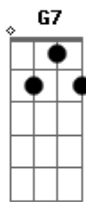

© ukulele-chords.com