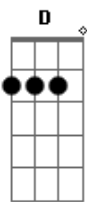

© ukulele-chords.com