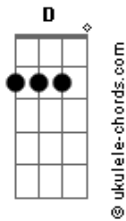

The Beatles - I Got To Find My Baby

Tom: G

D G
I'm gonna search this town from door to door..
love I crave, I can't find no more.
I gotta find my baby, I declare that ain't a lie.
Ain't had no real good loving since that woman
said goodbye.

#2.
You know, I hate to see the sun sinking into the west..
cause I know my whole life's gonna be one solid mess.
I gotta find my baby, I declare that ain't a lie.
Ain't had no real good loving since that woman
said goodbye.

#3.

Acordes

G
Well, ever since that day when we said we were through..
I've been nervous and shook up, too.
I gotta find my baby, I declare that ain't a lie.
Ain't had no real good loving since that woman
said goodbye.

(INTERLUDE:HARMONICA:)

#4.

G
Well, I don't care if it's the last thing I ever do in my
life..
I'm gonna find that little woman and make her my wife.
I gotta find my baby, I declare that ain't a lie.
Ain't had no real good loving since that woman
said goodbye.

OUTRO: F Gb G (x2) G