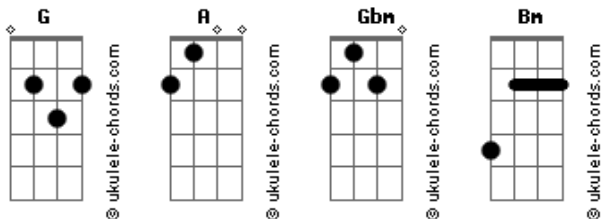

# The Beatles - I Dig A Pony

Tom: G

(intro 2x)

(verso)

A Gbm  
I do a roadhog  
Bm G  
Well you can penetrate any place you go  
Bm G  
Yes you can penetrate any place you go  
I told you so

(verso)  
I pick a moondog

## Acordes

Well you can radiate every thing you are  
Yes you can radiate every thing you are  
I wrote a story  
Well ou can imitate everyone you know  
Yes you can imitate everyone you know  
I told you so  
All I want is you  
Everything has got to be the way you want it to.  
Because...

(solo)

(verso)  
I fell the wind blow  
Well you can indicate everything you see  
Yes you can indicate anything you see  
I wrote a lorry (??? you tell me ???)  
Well you can syndicate any boat you row  
Yes you can syndicate any boat you row  
I told you so  
All I want is you  
Everything has got to be the way you want it to.  
Because...