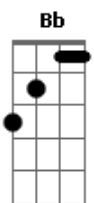

© ukulele-chords.com