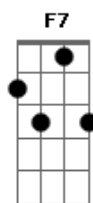

© ukulele-chords.com