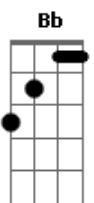

© ukulele-chords.com