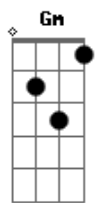

© ukulele-chords.com