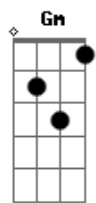

© ukulele-chords.com