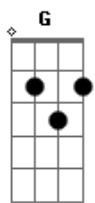

© ukulele-chords.com