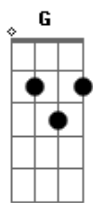

© ukulele-chords.com