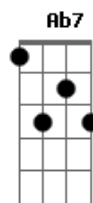

© ukulele-chords.com