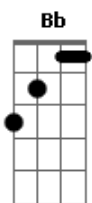

© ukulele-chords.com