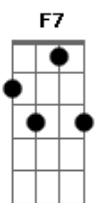

© ukulele-chords.com