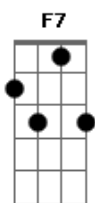

© ukulele-chords.com