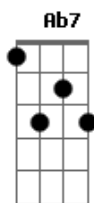

© ukulele-chords.com