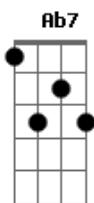

© ukulele-chords.com