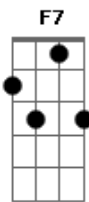

ukulele-chords.com