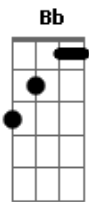

The Beatles - Hold Me Tight

Tom: F

(intro) F

C7
It feels alright now

(verse 1)

F Bb
Hold me tight
G7 C7
Tell me I'm the only one
F Bb
And then I might
G7 C7
Never be the lonely one

(chorus)

F F7
So hold me tight
Bb Bbm
tonight, tonight
F
it's you,
Bbm F C
you, you ,you, oo

(verse 2)

F Bb
Hold me tight
G7 C7
Let me go on loving you
F Bb
Tonight, tonight
G7 C7
Making love to only you

(chorus)

(brigde)

F Ab F
Don't know what it means to hold you tight
Bb Gm G
Being here alone tonight with you
C7
It feels alright now

(verse 1)

(chorus)

(bridge)

(verse 2)

(chorus)

Acordes

ukulele-chords.com

ukulele-chords.com