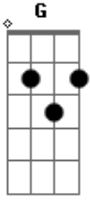

D
Here comes the sun
G E7
Here comes the sun and I say
D
It's all right

D
Here comes the sun
G E7
Here comes the sun and I say
D
It's all right
D F C G G D
It's all right

Acordes

© ukulele-chords.com