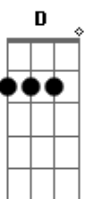

© ukulele-chords.com