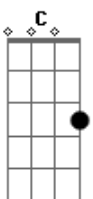

© ukulele-chords.com