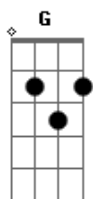

© ukulele-chords.com

© ukulele-chords.com