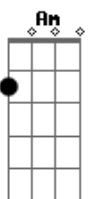

© ukulele-chords.com