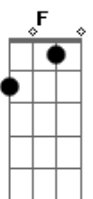

© ukulele-chords.com