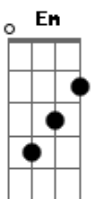

© ukulele-chords.com