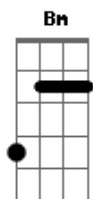

The Beatles - Got To Get You Into My Life

Tom: G

G F
I was alone I took a ride I didn't know what I would find there

G F
Another road where maybe I could see another kind of mind there

Bm Bm Bm Bm
Ooh then I suddenly see you

Bm Bm Bm Bm
Ooh did I tell you I need you

C Em Am D7 G
Every single day of my life?

G F
You didn't run you didn't lie you knew I wanted just to hold you

G F
And had you gone you knew in time we'd meet again for I had told you

Bm Bm Bm Bm
Ooh you were meant to be near me

Bm Bm Bm Bm
Ooh And I want you hear me

C Em Am D7 G
Say we'll be together every day

G C D
Got to get you into my life

G F
What can I do? What can I be when I'm with you I want to stay there

G F
If I'm true I'll never leave and if I do I know the way there

Bm Bm Bm Bm
Ooh then I suddenly see you

Bm Bm Bm Bm
Ooh did I tell you I need you

C Em Am D7 G
Every single day of my life

G C D
Got to get you into my life

G C D
Got to get you into my life

(repetir a primeira estrofe com uma leve diferença nos vocais - ouvir a música)

G F
I was alone I took a ride I didn't know what I would find there

G F
Another road where maybe I could see another kind of mind there

Bm Bm Bm Bm
Ooh then I suddenly see you

Bm Bm Bm Bm
Ooh did I tell you I need you

C Em Am D7 G
Every single day of my life?

Acordes