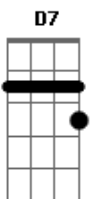

© ukulele-chords.com