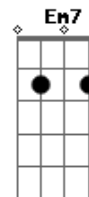

© ukulele-chords.com