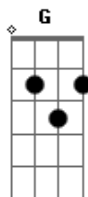

The Beatles - Got To Get You Into My Life

Tom: G

G F
I was alone I took a ride I didn't know what I would find there

G F
Another road where maybe I could see another kind of mind there

Bm Bm7 Bm7 Bm
Ooh then I suddenly see you

Bm Bm7 Bm7 Bm
Ooh did I tell you I need you

C Em7 Am7 D7 G
Every single day of my life?

G F
You didn't run you didn't lie you knew I wanted just to hold you

G F
And had you gone you knew in time we'd meet again for I had told you

G F
If I'm true I'll never leave and if I do I know the way there

Bm Bm7 Bm7 Bm
Ooh then I suddenly see you

Bm Bm7 Bm7 Bm
Ooh did I tell you I need you

C Em7 Am7 D7 G
Every single day of my life

G C D
Got to get you into my life

Bm Bm7 Bm7 Bm
Ooh then I suddenly see you

Bm Bm7 Bm7 Bm
Ooh did I tell you I need you

C Em7 Am7 D7 G
Every single day of my life?

Acordes

© ukulele-chords.com

© ukulele-chords.com

© ukulele-chords.com

© ukulele-chords.com