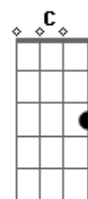

The Beatles - Got To Get You Into My Life

Tom: G

G F
I was alone I took a ride I didn't know what I would find there

G F
Another road where maybe I could see another kind of mind there

Bm Bm7 Bm7 Bm
Ooh then I suddenly see you

Bm Bm7 Bm7 Bm
Ooh did I tell you I need you

C Em7 Am7 D7 G
Every single day of my life?

G F
You didn't run you didn't lie you knew I wanted just to hold you

G F
And had you gone you knew in time we'd meet again for I had told you

G F
If I'm true I'll never leave and if I do I know the way there

Bm Bm7 Bm7 Bm
Ooh then I suddenly see you

Bm Bm7 Bm7 Bm
Ooh did I tell you I need you

C Em7 Am7 D7 G
Every single day of my life

G C D
Got to get you into my life

Bm Bm7 Bm7 Bm
Ooh then I suddenly see you

Bm Bm7 Bm7 Bm
Ooh did I tell you I need you

C Em7 Am7 D7 G
Every single day of my life?

Acordes

ukulele-chords.com

ukulele-chords.com

ukulele-chords.com

ukulele-chords.com