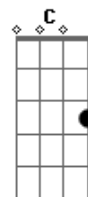

The Beatles - Got To Get You Into My Life

Tom: G

G F
I was alone I took a ride I didn't know what I would find there

G F
Another road where maybe I could see another kind of mind there

Bm Bm7 Bm7 Bm
Ooh then I suddenly see you

Bm Bm7 Bm7 Bm
Ooh did I tell you I need you

C Em7 Am7 D7 G
Every single day of my life?

G F
You didn't run you didn't lie you knew I wanted just to hold you

G F
And had you gone you knew in time we'd meet again for I had told you

G F
If I'm true I'll never leave and if I do I know the way there

Bm Bm7 Bm7 Bm
Ooh then I suddenly see you

Bm Bm7 Bm7 Bm
Ooh did I tell you I need you

C Em7 Am7 D7 G
Every single day of my life

G C D
Got to get you into my life

Bm Bm7 Bm7 Bm
Ooh then I suddenly see you

Bm Bm7 Bm7 Bm
Ooh did I tell you I need you

C Em7 Am7 D7 G
Every single day of my life?

Acordes

© ukulele-chords.com

© ukulele-chords.com

© ukulele-chords.com

© ukulele-chords.com