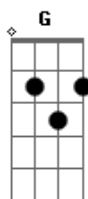

The Beatles - Got To Get You Into My Life

Tom: G

G F
I was alone I took a ride I didn't know what I would find there

G F
Another road where maybe I could see another kind of mind there

Bm Bm7 Bm7 Bm
Ooh then I suddenly see you

Bm Bm7 Bm7 Bm
Ooh did I tell you I need you

C Em7 Am7 D7 G
Every single day of my life?

G F
You didn't run you didn't lie you knew I wanted just to hold you

G F
And had you gone you knew in time we'd meet again for I had told you

G F
If I'm true I'll never leave and if I do I know the way there

Bm Bm7 Bm7 Bm
Ooh then I suddenly see you

Bm Bm7 Bm7 Bm
Ooh did I tell you I need you

C Em7 Am7 D7 G
Every single day of my life

G C D
Got to get you into my life

Bm Bm7 Bm7 Bm
Ooh then I suddenly see you

Bm Bm7 Bm7 Bm
Ooh did I tell you I need you

C Em7 Am7 D7 G
Every single day of my life?

Acordes

ukulele-chords.com

ukulele-chords.com

ukulele-chords.com

ukulele-chords.com