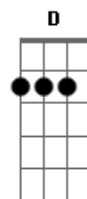

ukulele-chords.com