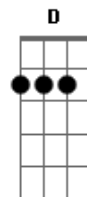

© ukulele-chords.com