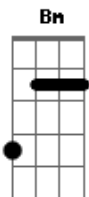

The Beatles - Got To Get You Into My Life

Tom: G

G F
I was alone I took a ride I didn't know what I would find there

G F
Another road where maybe I could see another kind of mind there

Bm Bm7 Bm7 Bm
Ooh then I suddenly see you

Bm Bm7 Bm7 Bm
Ooh did I tell you I need you

C Em7 Am7 D7 G
Every single day of my life?

G F
You didn't run you didn't lie you knew I wanted just to hold you

G F
And had you gone you knew in time we'd meet again for I had told you

Bm Bm7 Bm7 Bm
Ooh you were meant to be near me

Bm Bm7 Bm7 Bm
Ooh And I want you hear me

C Em7 Am7 D7 G
Say we'll be together every day

G C D
Got to get you into my life

G F
What can I do? What can I be when I'm with you I want to stay there

G F
If I'm true I'll never leave and if I do I know the way there

Bm Bm7 Bm7 Bm
Ooh then I suddenly see you

Bm Bm7 Bm7 Bm
Ooh did I tell you I need you

C Em7 Am7 D7 G
Every single day of my life

G C D
Got to get you into my life

G C D
Got to get you into my life

(repetir a primeira estrofe com uma leve diferença nos vocais - ouvir a música)

G F
I was alone I took a ride I didn't know what I would find there

G F
Another road where maybe I could see another kind of mind there

Bm Bm7 Bm7 Bm
Ooh then I suddenly see you

Bm Bm7 Bm7 Bm
Ooh did I tell you I need you

C Em7 Am7 D7 G
Every single day of my life?

Acordes