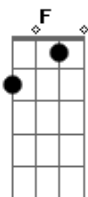

The Beatles - Got To Get You Into My Life

Tom: G

G F
I was alone I took a ride I didn't know what I would find there

G F
Another road where maybe I could see another kind of mind there

Bm Bm7 Bm7 Bm
Ooh then I suddenly see you

Bm Bm7 Bm7 Bm
Ooh did I tell you I need you

C Em7 Am7 D7 G
Every single day of my life?

G F
You didn't run you didn't lie you knew I wanted just to hold you

G F
And had you gone you knew in time we'd meet again for I had told you

G F
If I'm true I'll never leave and if I do I know the way there

Bm Bm7 Bm7 Bm
Ooh then I suddenly see you

Bm Bm7 Bm7 Bm
Ooh did I tell you I need you

C Em7 Am7 D7 G
Every single day of my life

G C D
Got to get you into my life

Bm Bm7 Bm7 Bm
Ooh then I suddenly see you

Bm Bm7 Bm7 Bm
Ooh did I tell you I need you

C Em7 Am7 D7 G
Every single day of my life?

Acordes

© ukulele-chords.com

© ukulele-chords.com

© ukulele-chords.com

© ukulele-chords.com