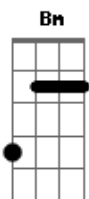

The Beatles - Got To Get You Into My Life

Tom: G

G F
I was alone I took a ride I didn't know what I would find there

G F
Another road where maybe I could see another kind of mind there

Bm Bm7 Bm7 Bm
Ooh then I suddenly see you

Bm Bm7 Bm7 Bm
Ooh did I tell you I need you

C Em7 Am7 D7 G
Every single day of my life?

G F
You didn't run you didn't lie you knew I wanted just to hold you

G F
And had you gone you knew in time we'd meet again for I had told you

Bm Bm7 Bm7 Bm
Ooh you were meant to be near me

Bm Bm7 Bm7 Bm
Ooh And I want you hear me

C Em7 Am7 D7 G
Say we'll be together every day

G C D
Got to get you into my life

G F
What can I do? What can I be when I'm with you I want to stay there

G F
If I'm true I'll never leave and if I do I know the way there

Bm Bm7 Bm7 Bm
Ooh then I suddenly see you

Bm Bm7 Bm7 Bm
Ooh did I tell you I need you

C Em7 Am7 D7 G
Every single day of my life

G C D
Got to get you into my life

G C D
Got to get you into my life

(repetir a primeira estrofe com uma leve diferença nos vocais - ouvir a música)

G F
I was alone I took a ride I didn't know what I would find there

G F
Another road where maybe I could see another kind of mind there

Bm Bm7 Bm7 Bm
Ooh then I suddenly see you

Bm Bm7 Bm7 Bm
Ooh did I tell you I need you

C Em7 Am7 D7 G
Every single day of my life?

Acordes