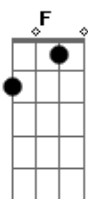

The Beatles - Got To Get You Into My Life

Tom: G

G F
I was alone I took a ride I didn't know what I would find there

G F
Another road where maybe I could see another kind of mind there

Bm Bm7 Bm7 Bm
Ooh then I suddenly see you

Bm Bm7 Bm7 Bm
Ooh did I tell you I need you

C Em7 Am7 D7 G
Every single day of my life?

G F
You didn't run you didn't lie you knew I wanted just to hold you

G F
And had you gone you knew in time we'd meet again for I had told you

G F
If I'm true I'll never leave and if I do I know the way there

Bm Bm7 Bm7 Bm
Ooh then I suddenly see you

Bm Bm7 Bm7 Bm
Ooh did I tell you I need you

C Em7 Am7 D7 G
Every single day of my life

G C D
Got to get you into my life

Bm Bm7 Bm7 Bm
Ooh then I suddenly see you

Bm Bm7 Bm7 Bm
Ooh did I tell you I need you

C Em7 Am7 D7 G
Every single day of my life?

Acordes

ukulele-chords.com

ukulele-chords.com

ukulele-chords.com

ukulele-chords.com