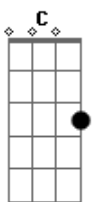

© ukulele-chords.com