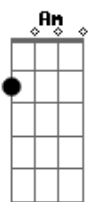

© ukulele-chords.com