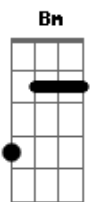

The Beatles - Goodbye

Tom: G

G Bm
Please don't wake me up too late.
Em C Am D7 G D7
Tomor-row comes and I will not be late.

G Bm
Late today when it becomes

Em
Tomor-row I
C D7 G Am
Will leave and go away.

The one who waits behind.

D7
Goodbye. Goodbye.
Goodbye. Goodbye.
Goodbye. Goodbye.
My love, goodbye.

G Bm
Far away my lover sings
Em C Am D7 G D7
A lonely song and calls me to his side

G Bm
Where the sound of lonely drums

Em
Invited me on.
C D7 G Am
I must be by his side.

D7
Goodbye. Goodbye.
Goodbye. Goodbye.
Goodbye. Goodbye.
My love, goodbye.

G
Goodbye.
Ah, ha, ha, hi.
Goodbye.

Acordes

© ukulele-chords.com

© ukulele-chords.com