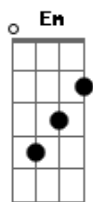

The Beatles - Goodbye

Tom: G

G Bm
Please don't wake me up too late.
Em C Am D7 G D7
Tomor-row comes and I will not be late.

G Bm
Late today when it becomes

Em
Tomor-row I
C D7 G Am
Will leave and go away.

The one who waits behind.

D7
Goodbye. Goodbye.
Goodbye. Goodbye.
Goodbye. Goodbye.
My love, goodbye.

G Bm
Far away my lover sings
Em C Am D7 G D7
A lonely song and calls me to his side

G Bm
Where the sound of lonely drums

Em
Invited me on.
C D7 G Am
I must be by his side.

D7
Goodbye. Goodbye.
Goodbye. Goodbye.
Goodbye. Goodbye.
My love, goodbye.

G
Goodbye.
Ah, ha, ha, hi.
Goodbye.

Acordes

© ukulele-chords.com

© ukulele-chords.com