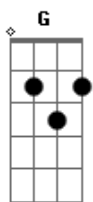

The Beatles - Goodbye

Tom: G

G Bm
Please don't wake me up too late.
Em C Am D7 G D7
Tomor-row comes and I will not be late.

G Bm
Late today when it becomes

Em
Tomor-row I
C D7 G Am
Will leave and go away.

D7
Goodbye. Goodbye.
Goodbye. Goodbye.
Goodbye. Goodbye.
My love, goodbye.

G Bm
Songs that linger on my lips
Em C Am D7 G D7
Excite me now and linger on my mind.

G Bm
Leave your flowers at my door;

Em
I leave them for
C D7 G Am

The one who waits behind.

D7
Goodbye. Goodbye.
Goodbye. Goodbye.
Goodbye. Goodbye.
My love, goodbye.

G Bm
Far away my lover sings
Em C Am D7 G D7
A lonely song and calls me to his side

G Bm
Where the sound of lonely drums

Em
Invited me on.
C D7 G Am
I must be by his side.

D7
Goodbye. Goodbye.
Goodbye. Goodbye.
Goodbye. Goodbye.
My love, goodbye.

G
Goodbye.
Ah, ha, ha, hi.
Goodbye.

Acordes

© ukulele-chords.com

© ukulele-chords.com