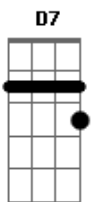

© ukulele-chords.com