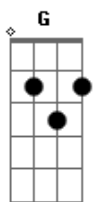

The Beatles - Goodbye

Tom: G

G Bm
Please don't wake me up too late.
Em C Am7 D7 G D7
Tomor-row comes and I will not be late.

G Bm
Late today when it becomes
Em

Tomor-row I
C D7 G Am7
Will leave and go away.

D7
Goodbye. Goodbye.
Goodbye. Goodbye.
Goodbye. Goodbye.
My love, goodbye.

G Bm
Songs that linger on my lips
Em C Am7 D7 G D7
Excite me now and linger on my mind.

G Bm
Leave your flowers at my door;

Em
I leave them for
C D7 G Am7

The one who waits behind.

D7
Goodbye. Goodbye.
Goodbye. Goodbye.
Goodbye. Goodbye.
My love, goodbye.

G Bm
Far away my lover sings
Em C Am7 D7 G D7
A lonely song and calls me to his side

G Bm
Where the sound of lonely drums
Em

Inited me on.
C D7 G Am7
I must be by his side.

D7
Goodbye. Goodbye.
Goodbye. Goodbye.
Goodbye. Goodbye.
My love, goodbye.

G
Goodbye.
Ah, ha, ha, hi.
Goodbye.

Acordes

© ukulele-chords.com

© ukulele-chords.com