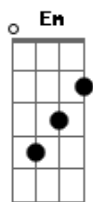

The Beatles - Goodbye

Tom: G

G Bm
Please don't wake me up too late.
Em C Am7 D7 G D7
Tomor-row comes and I will not be late.

G Bm
Late today when it becomes
Em

Tomor-row I
C D7 G Am7
Will leave and go away.

The one who waits behind.

D7
Goodbye. Goodbye.
Goodbye. Goodbye.
Goodbye. Goodbye.
My love, goodbye.

G Bm
Far away my lover sings
Em C Am7 D7 G D7
A lonely song and calls me to his side

G Bm
Where the sound of lonely drums
Em

Inited me on.
C D7 G Am7
I must be by his side.

D7
Goodbye. Goodbye.
Goodbye. Goodbye.
Goodbye. Goodbye.
My love, goodbye.

G
Goodbye.
Ah, ha, ha, hi.
Goodbye.

Acordes

© ukulele-chords.com

© ukulele-chords.com