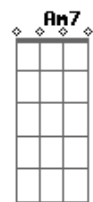

© ukulele-chords.com