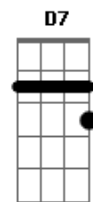

© ukulele-chords.com