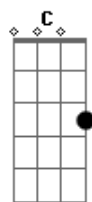

© ukulele-chords.com