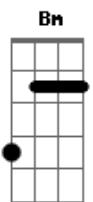

The one who waits behind.

D7
Goodbye. Goodbye.
Goodbye. Goodbye.
Goodbye. Goodbye.
My love, goodbye.

G Bm
Far away my lover sings
Em C Am7 D7 G D7
A lonely song and calls me to his side

G Bm
Where the sound of lonely drums
Em

Inited me on.
C D7 G Am7
I must be by his side.

D7
Goodbye. Goodbye.
Goodbye. Goodbye.
Goodbye. Goodbye.
My love, goodbye.

G
Goodbye.
Ah, ha, ha, hi.
Goodbye.

Acordes

© ukulele-chords.com

© ukulele-chords.com