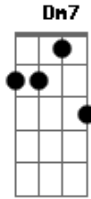

The Beatles - Golden Slumbers

Tom: C

Intro:

Am7 Dm7
 Once, there was a way to get back homeward
 G7 C
 Once, there was a way to get back home
 Em Am Dm

Sleep pretty darling, do not cry,
 G7 C
 And I will sing a lullaby

F C
 Golden slumbers fill your eyes
 F C
 Smiles awake you when you rise
 Em Am Dm
 Sleep pretty darling, do not cry,
 G7 C
 And I will sing a lullaby

Acordes

© ukulele-chords.com

© ukulele-chords.com

© ukulele-chords.com