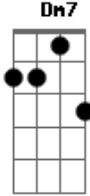

© ukulele-chords.com