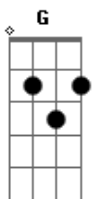

The Beatles - Get Back

Tom: D

Intro: A G D

A A
 Jo Jo was a man who thought he was a loner,
 D A G D
 but he knew it couldn't last.
 A A
 Jo Jo left his home in Tucson, Arizona,
 D A G D
 For some California grass.

Get back, Jo Jo

A A7
 Sweet Loretta Modern thought she was a woman,
 D A G D A
 But she was another man.
 A A7
 All the girls around her say she got it comin',
 D A
 But she gets it while she can.

Refrão:

TABLATURA (Guitarra Solo)

Intro:

Verso:

Jojo was a man who thought he was a loner

But he knew it couldn't last

Jojo left his home in Tucson Arizona

For some California grass
 Get back

Refrão:

Get Back Get Back

to where you once be long Get back

Get Back Get Back

Guitarra Solo:

Acordes

© ukulele-chords.com

© ukulele-chords.com

© ukulele-chords.com