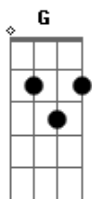

© ukulele-chords.com