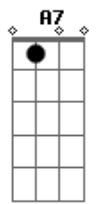

The Beatles - For You Blue

Tom: A

(acordes na forma do tom E)

Capostrate na 5ª casa

Intro: A7 D7 B7 E7

A7 D7 A7
Because you're sweet and lovely girl I love you,
D7 A7
Because you're sweet and lovely girl it's true,
E7 D7
I love you more than ever girl I do.
A7 D7 A7
I want you in the morning girl I love you,
D7 A7
I want you at the moment I feel blue,
E7 D7 A7
I'm living ev'ry moment girl for you

Solo Guitarra Slide: E7 D7 A7 E7 D7 A7 E7 D7 (E7)

A7 D7 A7
I loved you from the moment I saw you,
D7 A7
You looked at me that's all you had to do,
E7 D7
I feel it now I hope you feel it too.
A7 D7 A7
Because you're sweet and lovely girl I love you,
D7 A7
Because you're sweet and lovely girl it's true,
E7 D7
I love you more than ever girl I do.
A7 D7 G7
I'm having the blues

Guitarra Slide:

afinação:

Verse:

Acordes

© ukulele-chords.com

© ukulele-chords.com

© ukulele-chords.com

© ukulele-chords.com

SOLO:

(spoken)

Walk
Walk cat walk
go Johnny go
same old tale of blues
Elmore James got nothin' on this baby

VERSE:

I loved you from the moment I saw you
You looked at me and that's all you had to do
I feel it now I hope you feel it too