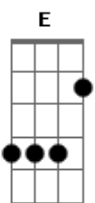

The Beatles - For You Blue

Tom: A

(acordes na forma do tom E)

Capostrate na 5ª casa

Intro: A7 D7 B7 E7

A7 D7 A7
Because you're sweet and lovely girl I love you,
D7 A7
Because you're sweet and lovely girl it's true,
E7 D7
I love you more than ever girl I do.
A7 D7 A7
I want you in the morning girl I love you,
D7 A7
I want you at the moment I feel blue,
E7 D7 A7
I'm living ev'ry moment girl for you

Solo Guitarra Slide: E7 D7 A7 E7 D7 A7 E7 D7 (E7)

A7 D7 A7
I loved you from the moment I saw you,
D7 A7
You looked at me that's all you had to do,
E7 D7
I feel it now I hope you feel it too.
A7 D7 A7
Because you're sweet and lovely girl I love you,
D7 A7
Because you're sweet and lovely girl it's true,
E7 D7
I love you more than ever girl I do.
A7 D7 G7
I'm having the blues

Guitarra Slide:

afinação:

Verse:

Acordes

© ukulele-chords.com

© ukulele-chords.com

© ukulele-chords.com

© ukulele-chords.com

SOLO:

(spoken)

Walk
Walk cat walk
go Johnny go
same old tale of blues
Elmore James got nothin' on this baby

VERSE:

I loved you from the moment I saw you
You looked at me and that's all you had to do
I feel it now I hope you feel it too