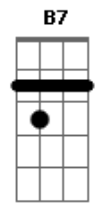

The Beatles - For You Blue

Tom: A

(acordes na forma do tom E)

Capostrate na 5ª casa

Intro: A7 D7 B7 E7

A7 D7 A7
Because you're sweet and lovely girl I love you,
D7 A7
Because you're sweet and lovely girl it's true,
E7 D7
I love you more than ever girl I do.
A7 D7 A7
I want you in the morning girl I love you,
D7 A7
I want you at the moment I feel blue,
E7 D7 A7
I'm living ev'ry moment girl for you

Solo Guitarra Slide: E7 D7 A7 E7 D7 A7 E7 D7 (E7)

A7 D7 A7
I loved you from the moment I saw you,
D7 A7
You looked at me that's all you had to do,
E7 D7
I feel it now I hope you feel it too.
A7 D7 A7
Because you're sweet and lovely girl I love you,
D7 A7
Because you're sweet and lovely girl it's true,
E7 D7
I love you more than ever girl I do.
A7 D7 G7
I'm having the blues

Guitarra Slide:

afinação:

Verse:

Acordes

© ukulele-chords.com

© ukulele-chords.com

© ukulele-chords.com

© ukulele-chords.com

SOLO:

(spoken)

Walk
Walk cat walk
go Johnny go
same old tale of blues
Elmore James got nothin' on this baby

VERSE:

I loved you from the moment I saw you
You looked at me and that's all you had to do
I feel it now I hope you feel it too