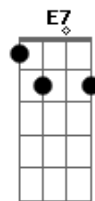

© ukulele-chords.com