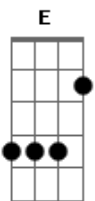

The Beatles - For You Blue

Tom: A

(acordes na forma do tom E)

Capostrate na 5ª casa

Intro: A7 D7 B7 E7

A7 D7 A7
 Because you're sweet and lovely girl I love you,
 D7 A7
 Because you're sweet and lovely girl it's true,
 E7 D7
 I love you more than ever girl I do.
 A7 D7 A7
 I want you in the morning girl I love you,
 D7 A7
 I want you at the moment I feel blue,
 E7 D7 A7
 I'm living ev'ry moment girl for you

Solo Guitarra Slide: E7 D7 A7 E7 D7 A7 E7 D7 (E7)

A7 D7 A7
 I loved you from the moment I saw you,
 D7 A7
 You looked at me that's all you had to do,
 E7 D7
 I feel it now I hope you feel it too.
 A7 D7 A7
 Because you're sweet and lovely girl I love you,
 D7 A7
 Because you're sweet and lovely girl it's true,
 E7 D7
 I love you more than ever girl I do.
 A7 D7 G7
 I'm having the blues

Guitarra Slide:

afinação:

Verse:

Acordes

© ukulele-chords.com

© ukulele-chords.com

© ukulele-chords.com

© ukulele-chords.com

SOLO:

(spoken)

Walk
 Walk cat walk
 go Johnny go
 same old tale of blues
 Elmore James got nothin' on this baby

VERSE:

I loved you from the moment I saw you
 You looked at me and that's all you had to do
 I feel it now I hope you feel it too