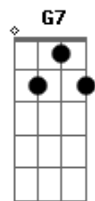

© ukulele-chords.com

Because you're sweet and lovely girl I love you
Because you're sweet and lovely girl it's true
I love you more than ever girl I do

I want you in the morning girl I love you
I want you at the moment I feel blue
I'm living every moment girl for you

SOLO:

(spoken)

Walk
Walk cat walk
go Johnny go
same old tale of blues
Elmore James got nothin' on this baby

VERSE:

I loved you from the moment I saw you
You looked at me and that's all you had to do
I feel it now I hope you feel it too

Because you're sweet and lovely girl I love you
Because you're sweet and lovely girl it's true
I love you more than ever girl I do

Ending:

I'm having the blues