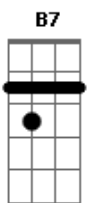

The Beatles - For You Blue

Tom: A

(acordes na forma do tom E)

Capostrate na 5ª casa

Intro: A7 D7 B7 E7

A7 D7 A7
Because you're sweet and lovely girl I love you,
D7 A7
Because you're sweet and lovely girl it's true,
E7 D7
I love you more than ever girl I do.
A7 D7 A7
I want you in the morning girl I love you,
D7 A7
I want you at the moment I feel blue,
E7 D7 A7
I'm living ev'ry moment girl for you

Solo Guitarra Slide: E7 D7 A7 E7 D7 A7 E7 D7 (E7)

A7 D7 A7
I loved you from the moment I saw you,
D7 A7
You looked at me that's all you had to do,
E7 D7
I feel it now I hope you feel it too.
A7 D7 A7
Because you're sweet and lovely girl I love you,
D7 A7
Because you're sweet and lovely girl it's true,
E7 D7
I love you more than ever girl I do.
A7 D7 G7
I'm having the blues

Guitarra Slide:

afinação:

Verse:

Acordes

© ukulele-chords.com

© ukulele-chords.com

© ukulele-chords.com

© ukulele-chords.com

SOLO:

(spoken)

Walk
Walk cat walk
go Johnny go
same old tale of blues
Elmore James got nothin' on this baby

VERSE:

I loved you from the moment I saw you
You looked at me and that's all you had to do
I feel it now I hope you feel it too