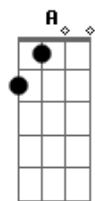

The Beatles - For You Blue

Tom: A

(acordes na forma do tom E)

Capostrate na 5ª casa

Intro: A7 D7 B7 E7

A7 D7 A7
Because you're sweet and lovely girl I love you,
D7 A7
Because you're sweet and lovely girl it's true,
E7 D7
I love you more than ever girl I do.
A7 D7 A7
I want you in the morning girl I love you,
D7 A7
I want you at the moment I feel blue,
E7 D7 A7
I'm living ev'ry moment girl for you

Solo Guitarra Slide: E7 D7 A7 E7 D7 A7 E7 D7 (E7)

A7 D7 A7
I loved you from the moment I saw you,
D7 A7
You looked at me that's all you had to do,
E7 D7
I feel it now I hope you feel it too.
A7 D7 A7
Because you're sweet and lovely girl I love you,
D7 A7
Because you're sweet and lovely girl it's true,
E7 D7
I love you more than ever girl I do.
A7 D7 G7
I'm having the blues

Guitarra Slide:

afinação:

Verse:

Acordes

© ukulele-chords.com