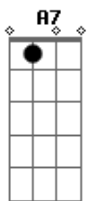

The Beatles - For You Blue

Tom: A

(acordes na forma do tom E)

Capostrate na 5ª casa

Intro: A7 D7 B7 E7

A7 D7 A7
 Because you're sweet and lovely girl I love you,
 D7 A7
 Because you're sweet and lovely girl it's true,
 E7 D7
 I love you more than ever girl I do.
 A7 D7 A7
 I want you in the morning girl I love you,
 D7 A7
 I want you at the moment I feel blue,
 E7 D7 A7
 I'm living ev'ry moment girl for you

Solo Guitarra Slide: E7 D7 A7 E7 D7 A7 E7 D7 (E7)

A7 D7 A7
 I loved you from the moment I saw you,
 D7 A7
 You looked at me that's all you had to do,
 E7 D7
 I feel it now I hope you feel it too.
 A7 D7 A7
 Because you're sweet and lovely girl I love you,
 D7 A7
 Because you're sweet and lovely girl it's true,
 E7 D7
 I love you more than ever girl I do.
 A7 D7 G7
 I'm having the blues

Guitarra Slide:

afinação:

Verse:

Acordes

© ukulele-chords.com

© ukulele-chords.com

© ukulele-chords.com

© ukulele-chords.com

SOLO:

(spoken)

Walk
 Walk cat walk
 go Johnny go
 same old tale of blues
 Elmore James got nothin' on this baby

VERSE:

I loved you from the moment I saw you
 You looked at me and that's all you had to do
 I feel it now I hope you feel it too