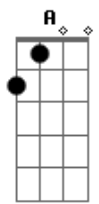

The Beatles - For You Blue

Tom: A

(acordes na forma do tom E)

Capostrate na 5ª casa

Intro: A7 D7 B7 E7

A7 D7 A7
Because you're sweet and lovely girl I love you,
D7 A7
Because you're sweet and lovely girl it's true,
E7 D7
I love you more than ever girl I do.
A7 D7 A7
I want you in the morning girl I love you,
D7 A7
I want you at the moment I feel blue,
E7 D7 A7
I'm living ev'ry moment girl for you

Solo Guitarra Slide: E7 D7 A7 E7 D7 A7 E7 D7 (E7)

A7 D7 A7
I loved you from the moment I saw you,
D7 A7
You looked at me that's all you had to do,
E7 D7
I feel it now I hope you feel it too.
A7 D7 A7
Because you're sweet and lovely girl I love you,
D7 A7
Because you're sweet and lovely girl it's true,
E7 D7
I love you more than ever girl I do.
A7 D7 G7
I'm having the blues

Guitarra Slide:

afinação:

Verse:

Acordes

© ukulele-chords.com