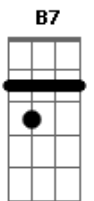

The Beatles - For You Blue

Tom: A

(acordes na forma do tom E)

Capostrate na 5ª casa

Intro: A7 D7 B7 E7

A7 D7 A7
 Because you're sweet and lovely girl I love you,
 D7 A7
 Because you're sweet and lovely girl it's true,
 E7 D7
 I love you more than ever girl I do.
 A7 D7 A7
 I want you in the morning girl I love you,
 D7 A7
 I want you at the moment I feel blue,
 E7 D7 A7
 I'm living ev'ry moment girl for you

Solo Guitarra Slide: E7 D7 A7 E7 D7 A7 E7 D7 (E7)

A7 D7 A7
 I loved you from the moment I saw you,
 D7 A7
 You looked at me that's all you had to do,
 E7 D7
 I feel it now I hope you feel it too.
 A7 D7 A7
 Because you're sweet and lovely girl I love you,
 D7 A7
 Because you're sweet and lovely girl it's true,
 E7 D7
 I love you more than ever girl I do.
 A7 D7 G7
 I'm having the blues

Guitarra Slide:

afinação:

Verse:

Acordes

© ukulele-chords.com

© ukulele-chords.com

© ukulele-chords.com

© ukulele-chords.com

SOLO:

(spoken)

Walk
 Walk cat walk
 go Johnny go
 same old tale of blues
 Elmore James got nothin' on this baby

VERSE:

I loved you from the moment I saw you
 You looked at me and that's all you had to do
 I feel it now I hope you feel it too