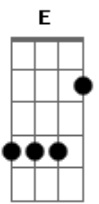

The Beatles - For You Blue

Tom: A

(acordes na forma do tom E)

Capostrate na 5ª casa

Intro: A7 D7 B7 E7

A7 D7 A7
Because you're sweet and lovely girl I love you,
D7 A7
Because you're sweet and lovely girl it's true,
E7 D7
I love you more than ever girl I do.
A7 D7 A7
I want you in the morning girl I love you,
D7 A7
I want you at the moment I feel blue,
E7 D7 A7
I'm living ev'ry moment girl for you

Solo Guitarra Slide: E7 D7 A7 E7 D7 A7 E7 D7 (E7)

A7 D7 A7
I loved you from the moment I saw you,
D7 A7
You looked at me that's all you had to do,
E7 D7
I feel it now I hope you feel it too.
A7 D7 A7
Because you're sweet and lovely girl I love you,
D7 A7
Because you're sweet and lovely girl it's true,
E7 D7
I love you more than ever girl I do.
A7 D7 G7
I'm having the blues

Guitarra Slide:

afinação:

Verse:

Acordes

© ukulele-chords.com

© ukulele-chords.com

© ukulele-chords.com

© ukulele-chords.com

SOLO:

(spoken)

Walk
Walk cat walk
go Johnny go
same old tale of blues
Elmore James got nothin' on this baby

VERSE:

I loved you from the moment I saw you
You looked at me and that's all you had to do
I feel it now I hope you feel it too