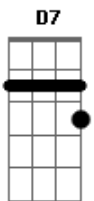

The Beatles - For You Blue

Tom: A

(acordes na forma do tom E)

Capostrate na 5ª casa

Intro: A7 D7 B7 E7

A7 D7 A7
 Because you're sweet and lovely girl I love you,
 D7 A7
 Because you're sweet and lovely girl it's true,
 E7 D7
 I love you more than ever girl I do.
 A7 D7 A7
 I want you in the morning girl I love you,
 D7 A7
 I want you at the moment I feel blue,
 E7 D7 A7
 I'm living ev'ry moment girl for you

Solo Guitarra Slide: E7 D7 A7 E7 D7 A7 E7 D7 (E7)

A7 D7 A7
 I loved you from the moment I saw you,
 D7 A7
 You looked at me that's all you had to do,
 E7 D7
 I feel it now I hope you feel it too.
 A7 D7 A7
 Because you're sweet and lovely girl I love you,
 D7 A7
 Because you're sweet and lovely girl it's true,
 E7 D7
 I love you more than ever girl I do.
 A7 D7 G7
 I'm having the blues

Guitarra Slide:

afinação:

Verse:

Acordes

© ukulele-chords.com

© ukulele-chords.com

© ukulele-chords.com

© ukulele-chords.com

SOLO:

(spoken)

Walk
 Walk cat walk
 go Johnny go
 same old tale of blues
 Elmore James got nothin' on this baby

VERSE:

I loved you from the moment I saw you
 You looked at me and that's all you had to do
 I feel it now I hope you feel it too