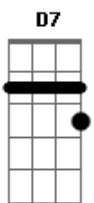

The Beatles - For You Blue

Tom: A

(acordes na forma do tom E)

Capostrate na 5ª casa

Intro: A7 D7 B7 E7

A7 D7 A7
Because you're sweet and lovely girl I love you,
D7 A7
Because you're sweet and lovely girl it's true,
E7 D7
I love you more than ever girl I do.
A7 D7 A7
I want you in the morning girl I love you,
D7 A7
I want you at the moment I feel blue,
E7 D7 A7
I'm living ev'ry moment girl for you

Solo Guitarra Slide: E7 D7 A7 E7 D7 A7 E7 D7 (E7)

A7 D7 A7
I loved you from the moment I saw you,
D7 A7
You looked at me that's all you had to do,
E7 D7
I feel it now I hope you feel it too.
A7 D7 A7
Because you're sweet and lovely girl I love you,
D7 A7
Because you're sweet and lovely girl it's true,
E7 D7
I love you more than ever girl I do.
A7 D7 G7
I'm having the blues

Guitarra Slide:

afinação:

Verse:

Acordes

© ukulele-chords.com

© ukulele-chords.com

© ukulele-chords.com

© ukulele-chords.com

SOLO:

(spoken)

Walk
Walk cat walk
go Johnny go
same old tale of blues
Elmore James got nothin' on this baby

VERSE:

I loved you from the moment I saw you
You looked at me and that's all you had to do
I feel it now I hope you feel it too