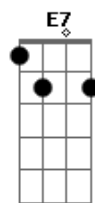

© ukulele-chords.com