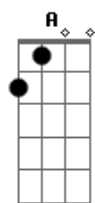

The Beatles - For You Blue

Tom: A

(acordes na forma do tom E)

Capostrate na 5ª casa

Intro: A7 D7 B7 E7

A7 D7 A7
Because you're sweet and lovely girl I love you,
D7 A7
Because you're sweet and lovely girl it's true,
E7 D7
I love you more than ever girl I do.
A7 D7 A7
I want you in the morning girl I love you,
D7 A7
I want you at the moment I feel blue,
E7 D7 A7
I'm living ev'ry moment girl for you

Solo Guitarra Slide: E7 D7 A7 E7 D7 A7 E7 D7 (E7)

A7 D7 A7
I loved you from the moment I saw you,
D7 A7
You looked at me that's all you had to do,
E7 D7
I feel it now I hope you feel it too.
A7 D7 A7
Because you're sweet and lovely girl I love you,
D7 A7
Because you're sweet and lovely girl it's true,
E7 D7
I love you more than ever girl I do.
A7 D7 G7
I'm having the blues

Guitarra Slide:

afinação:

Verse:

Acordes

© ukulele-chords.com