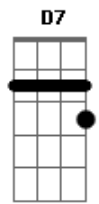

The Beatles - For You Blue

Tom: A

(acordes na forma do tom E)

Capostrate na 5ª casa

Intro: A7 D7 B7 E7

A7 D7 A7
Because you're sweet and lovely girl I love you,
D7 A7
Because you're sweet and lovely girl it's true,
E7 D7
I love you more than ever girl I do.
A7 D7 A7
I want you in the morning girl I love you,
D7 A7
I want you at the moment I feel blue,
E7 D7 A7
I'm living ev'ry moment girl for you

Solo Guitarra Slide: E7 D7 A7 E7 D7 A7 E7 D7 (E7)

A7 D7 A7
I loved you from the moment I saw you,
D7 A7
You looked at me that's all you had to do,
E7 D7
I feel it now I hope you feel it too.
A7 D7 A7
Because you're sweet and lovely girl I love you,
D7 A7
Because you're sweet and lovely girl it's true,
E7 D7
I love you more than ever girl I do.
A7 D7 G7
I'm having the blues

Guitarra Slide:

afinação:

Verse:

Acordes

© ukulele-chords.com

© ukulele-chords.com

© ukulele-chords.com

© ukulele-chords.com

SOLO:

(spoken)

Walk
Walk cat walk
go Johnny go
same old tale of blues
Elmore James got nothin' on this baby

VERSE:

I loved you from the moment I saw you
You looked at me and that's all you had to do
I feel it now I hope you feel it too