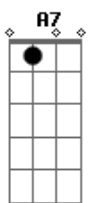

The Beatles - For You Blue

Tom: A

(acordes na forma do tom E)

Capostrate na 5ª casa

Intro: A7 D7 B7 E7

A7 D7 A7
Because you're sweet and lovely girl I love you,
D7 A7
Because you're sweet and lovely girl it's true,
E7 D7
I love you more than ever girl I do.
A7 D7 A7
I want you in the morning girl I love you,
D7 A7
I want you at the moment I feel blue,
E7 D7 A7
I'm living ev'ry moment girl for you

Solo Guitarra Slide: E7 D7 A7 E7 D7 A7 E7 D7 (E7)

A7 D7 A7
I loved you from the moment I saw you,
D7 A7
You looked at me that's all you had to do,
E7 D7
I feel it now I hope you feel it too.
A7 D7 A7
Because you're sweet and lovely girl I love you,
D7 A7
Because you're sweet and lovely girl it's true,
E7 D7
I love you more than ever girl I do.
A7 D7 G7
I'm having the blues

Guitarra Slide:

afinação:

Verse:

Acordes

© ukulele-chords.com

© ukulele-chords.com

© ukulele-chords.com

© ukulele-chords.com

SOLO:

(spoken)

Walk
Walk cat walk
go Johnny go
same old tale of blues
Elmore James got nothin' on this baby

VERSE:

I loved you from the moment I saw you
You looked at me and that's all you had to do
I feel it now I hope you feel it too