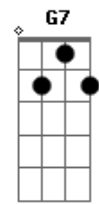

© ukulele-chords.com

Because you're sweet and lovely girl I love you
Because you're sweet and lovely girl it's true
I love you more than ever girl I do

I want you in the morning girl I love you
I want you at the moment I feel blue
I'm living every moment girl for you

SOLO:

(spoken)

Walk
Walk cat walk
go Johnny go
same old tale of blues
Elmore James got nothin' on this baby

VERSE:

I loved you from the moment I saw you
You looked at me and that's all you had to do
I feel it now I hope you feel it too

Because you're sweet and lovely girl I love you
Because you're sweet and lovely girl it's true
I love you more than ever girl I do

Ending:

I'm having the blues