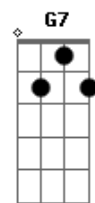

© ukulele-chords.com

Because you're sweet and lovely girl I love you
Because you're sweet and lovely girl it's true
I love you more than ever girl I do

I want you in the morning girl I love you
I want you at the moment I feel blue
I'm living every moment girl for you

SOLO:

(spoken)

Walk
Walk cat walk
go Johnny go
same old tale of blues
Elmore James got nothin' on this baby

VERSE:

I loved you from the moment I saw you
You looked at me and that's all you had to do
I feel it now I hope you feel it too

Because you're sweet and lovely girl I love you
Because you're sweet and lovely girl it's true
I love you more than ever girl I do

Ending:

I'm having the blues