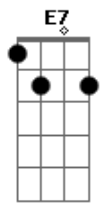

© ukulele-chords.com