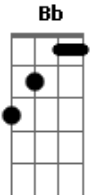

© ukulele-chords.com