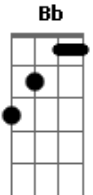

© ukulele-chords.com