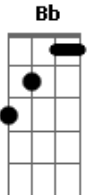

© ukulele-chords.com