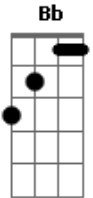

© ukulele-chords.com