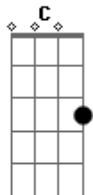

Dm A7
And in her eyes you see nothing
Dm Dm A7
No sign of love behind the tears cried for no one
Dm
A love that should have lasted years

C Am7
You want her, you need her
Am C
And yet you don't believe her
F Bb

When she says her love is dead C
You think she needs you C

SOLO: C Am7 Am C F Bb C C

Dm A7
And in her eyes you see nothing
Dm Dm A7
No sign of love behind the tears cried for no one
Dm
A love that should have lasted years

C Am7
You stay home, she goes out
Am C F Bb
She says that long ago she knew someone but now
C C
He's gone, she doesn't need him

C Am7
Your day breaks, your mind aches
Am C F Bb
There will be times when all the things she said will fill
your head
C C
You won't forget her

Dm A7
And in her eyes you see nothing
Dm Dm A7
No sign of love behind the tears cried for no one
Dm
A love that should have lasted years

Acordes

© ukulele-chords.com

© ukulele-chords.com

© ukulele-chords.com