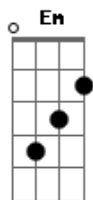

The Beatles - Fool on the hill

tom:

G

[Primeira Parte]

Day after day, alone on a hill
 The man with the foolish grin is keeping perfectly still
 But nobody wants to know him, they can see that he's just a fool
 and he never gives an answer

[Refrão]

But the fool on the hill sees the sun going down
 and the eyes in his head see the world spinning round

and the eyes in his head see the world spinning round

[Solo] D G D G D Em

[Terceira Parte]

And nobody seems to like him, they can tell what he wants to do
 and he never shows his feelings

[Refrão]

But the fool on the hill sees the sun going down
 and the eyes in his head see the world spinning round

[Final]

oh_____ round, round, round, round and...

Acordes

© ukulele-chords.com

© ukulele-chords.com