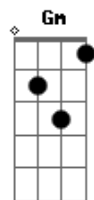

© ukulele-chords.com