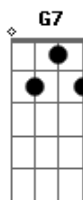

© ukulele-chords.com