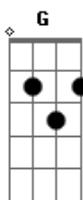

© ukulele-chords.com