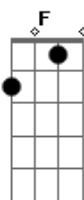

The Beatles - Don'T Pass Me By

Tom: C

De: Ringo Starr

C
Listen for your footsteps, coming up the drive,
F
Listen for your footsteps, but they don't arrive,
G
Waiting for your knock dear on my old front door I don't hear
it
C
Does it mean you don't love me anymore?
F
I hear the clock aticking, on the mantle shelf,
F
See the hands a moving, but I'm by myself
G
I wonder where you are tonight and why I'm by myself I don't
see you
C
Does it mean you don't love me anymore?

Don't pass me by, don't make me cry, don't make me blue;
F F7
'Cause you know darling I love only you
C
You never know it hurt me so, how I hate to see you go
G G7 F
Don't pass me by, don't make me cry
C
I'm sorry that I doubted you, I was so unfair,
F F
You were in a car crash, and you lost your hair,
G
You said that you would be late, about an hour or two
F
I said "that's all right,
C
I'm waiting here just waiting to hear from you."
Don't pass me by, don't make me cry, don't make me blue;
F F7
'Cause you know darling I love only you
C
You never know it hurt me so, how I hate to see you go
G G7 F C
Don't pass me by, don't make me cry

Acordes

© ukulele-chords.com

© ukulele-chords.com

© ukulele-chords.com

© ukulele-chords.com

© ukulele-chords.com