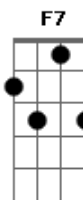

© ukulele-chords.com