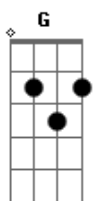

The Beatles - Don't Let Me Down

tom:

G

[Refrão]

E Don't let me down, don't let me down

Don't let me down, don't let me down

(pausa)

[Primeira Parte]

(pausa)

[Segunda Parte]

I'm in love for the first time

Don't you know it's gonna last

Acordes

© ukulele-chords.com

© ukulele-chords.com

© ukulele-chords.com