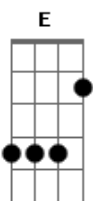

The Beatles - Don't Let Me Down

tom:

G

[Refrão]

E Don't let me down, don't let me down

Don't let me down, don't let me down

(pausa)

[Primeira Parte]

(pausa)

[Segunda Parte]

I'm in love for the first time

Don't you know it's gonna last

Acordes

© ukulele-chords.com

© ukulele-chords.com

© ukulele-chords.com