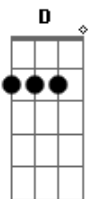

Riff_3

You're just a-rockin' and rollin', I say I wish your were mine

RIFF BASE 1 ACORDE A 4X

RIFF BASE 2 ACORDE D 2X

RIFF BASE 1 ACORDE A 2x

RIFF BASE 3 ACORDE E

RIFF BASE 2 ACORDE D

RIFF BASE 1 ACORDE A

Riff 1:
guitarra 2

Riff 2 (igual ao Riff 1, mas muda a última nota):

Riff 3

Acordes

© ukulele-chords.com

© ukulele-chords.com

© ukulele-chords.com

© ukulele-chords.com