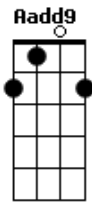

© ukulele-chords.com