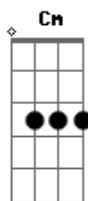

ukulele-chords.com