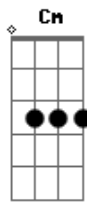

© ukulele-chords.com