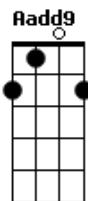

ukulele-chords.com