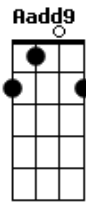

© ukulele-chords.com