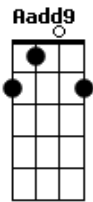

© ukulele-chords.com