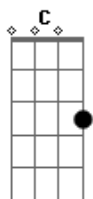

© ukulele-chords.com

© ukulele-chords.com