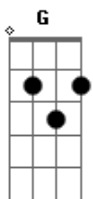

The Beatles - Dear Prudence

tom:
D

Intro:

D D D

Dear Prudence D D D see the sunny skies D

D D D

The wind is low, the birds will sing D

That you are part of everything D

D D D

Dear Prudence D D D like a little child D

D D D

The clouds will be a daisy chain D

So let me see you smile again D

Dear Prudence D C G D won't you let me see you smile?

Toca a intro e termina no acorde D

D D D

Dear Prudence D D D open up your eyes D

Acordes

© ukulele-chords.com

© ukulele-chords.com

© ukulele-chords.com

© ukulele-chords.com

© ukulele-chords.com