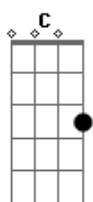

© ukulele-chords.com

© ukulele-chords.com