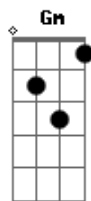

The Beatles - Dear Prudence

Tom: F

Introdução:

riff q se estende por quase toda a musica:

D	D	G	Gm	won\'t you
D	D	G	Gm	Dear
D	D	G	Gm	greet the
D	D	G	Gm	The
D	D	G	Gm	sun is up, the sky is blue it\'s beautiful, and so are you
D	D	C	G	Dear Prudence won\'t you come out to
D	D	G	Gm	

play
 Dear Prudence open up your eyes
 Dear Prudence see the sunny skies
 The wind is low, the birds will sing
 That you are part of everything
 Dear Prudence won\'t you open up you eyes

D	G	A	G	Look around round
D	F	Bb	G	Look around round round
D	F	Bb	G	Look around
D	D	G	Gm	Dear Prudence let me see you smile
D	D	G	Gm	Dear Prudence like a little child
D	D	G	Gm	The clouds will be a daisy chain
D	D	G	Gm	So let me see you smile again
D	D	G	Gm	Dear Prudence won\'t you let me see you smile
D	D	G	Gm	Peace, love, and soul,
D	D	G	Gm	Paul Zimmerman

D	x	x	0	2	3	2	G	x	x	0	4	3	3
D	x	3	x	2	3	2	A	x	x	0	6	5	5
G	x	2	x	0	3	2							
Gm	x	1	x	0	3	2							

Acordes

© ukulele-chords.com

© ukulele-chords.com

© ukulele-chords.com

© ukulele-chords.com

© ukulele-chords.com