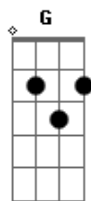

The Beatles - Dear Prudence

Tom: F

Introdução:

riff q se estende por quase toda a musica:

D	D	G	Gm	won\'t you
D	D	G	Gm	Dear
D	D	G	Gm	greet the
D	D	G	Gm	The
D	D	G	Gm	sun is up, the sky is blue it\'s beautiful, and so are you
D	D	C	G	Dear Prudence won\'t you come out to
D	D	G	Gm	

play
 Dear Prudence open up your eyes
 Dear Prudence see the sunny skies
 The wind is low, the birds will sing
 That you are part of everything
 Dear Prudence won\'t you open up you eyes

D	G	A	G	Look around round
D	F	Bb	G	Look around round round
D	F	Bb	G	Look around
D	D	G	Gm	Dear Prudence let me see you smile
D	D	G	Gm	Dear Prudence like a little child
D	D	G	Gm	The clouds will be a daisy chain
D	D	G	Gm	So let me see you smile again
D	D	G	Gm	Dear Prudence won\'t you let me see you smile
D	D	G	Gm	Peace, love, and soul,
D	D	G	Gm	Paul Zimmerman

D	x	x	0	2	3	2	G	x	x	0	4	3	3
D	x	3	x	2	3	2	A	x	x	0	6	5	5
G	x	2	x	0	3	2							
Gm	x	1	x	0	3	2							

Acordes

© ukulele-chords.com

© ukulele-chords.com

© ukulele-chords.com

© ukulele-chords.com

© ukulele-chords.com