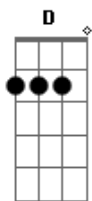

© ukulele-chords.com