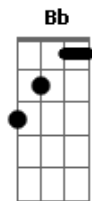

© ukulele-chords.com