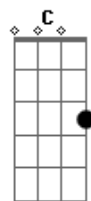

The Beatles - Dear Prudence

Tom: F

Introdução:

riff q se estende por quase toda a musica:

D	D	G	Gm	won\'t you
D	D	G	Gm	Dear
D	D	G	Gm	greet the
D	D	G	Gm	The
D	D	G	Gm	sun is up, the sky is blue it\'s beautiful, and so are you
D	D	C	G	Dear Prudence won\'t you come out to
D	D	G	Gm	

play
 Dear Prudence open up your eyes
 Dear Prudence see the sunny skies
 The wind is low, the birds will sing
 That you are part of everything
 Dear Prudence won\'t you open up you eyes

D	G	A	G	Look around round
D	F	Bb	G	Look around round round
D	F	Bb	G	Look around
D	D	G	Gm	Dear Prudence let me see you smile
D	D	G	Gm	Dear Prudence like a little child
D	D	G	Gm	The clouds will be a daisy chain
D	D	G	Gm	So let me see you smile again
D	D	G	Gm	Dear Prudence won\'t you let me see you smile
D	D	G	Gm	Peace, love, and soul,
D	D	G	Gm	Paul Zimmerman

D	x	x	0	2	3	2	G	x	x	0	4	3	3
D	x	3	x	2	3	2	A	x	x	0	6	5	5
G	x	2	x	0	3	2							
Gm	x	1	x	0	3	2							

Acordes

© ukulele-chords.com

© ukulele-chords.com

© ukulele-chords.com

© ukulele-chords.com

© ukulele-chords.com