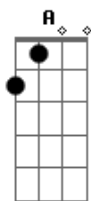

The Beatles - Dear Prudence

Tom: F

Introdução:

riff q se estende por quase toda a musica:

D	D	G	Gm	won\'t you
D	D	G	Gm	Dear
D	D	G	Gm	greet the
D	D	G	Gm	The
D	D	G	Gm	sun is up, the sky is blue it\'s beautiful, and so are you
D	D	C	G	Dear Prudence won\'t you come out to
D	D	G	Gm	

play
 Dear Prudence open up your eyes
 Dear Prudence see the sunny skies
 The wind is low, the birds will sing
 That you are part of everything
 Dear Prudence won\'t you open up you eyes

D	G	A	G	Look around round
D	F	Bb	G	Look around round round
D	F	Bb	G	Look around
D	D	G	Gm	Dear Prudence let me see you smile
D	D	G	Gm	Dear Prudence like a little child
D	D	G	Gm	The clouds will be a daisy chain
D	D	G	Gm	So let me see you smile again
D	D	G	Gm	Dear Prudence won\'t you let me see you smile
D	D	G	Gm	Peace, love, and soul,
D	D	G	Gm	Paul Zimmerman

D	x	x	0	2	3	2	G	x	x	0	4	3	3
D	x	3	x	2	3	2	A	x	x	0	6	5	5
G	x	2	x	0	3	2							
Gm	x	1	x	0	3	2							

Acordes

© ukulele-chords.com

© ukulele-chords.com

© ukulele-chords.com

© ukulele-chords.com

© ukulele-chords.com