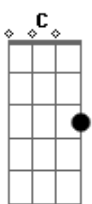

The Beatles - Dear Prudence

Tom: F

Introdução:

riff q se estende por quase toda a musica:

D	D	G7M	GmMaj7
Dear Prudence			won't you
come out			
D	D	G7M	GmMaj7
to play			Dear
D	D	G7M	GmMaj7
Prudence			greet the
brand			
D	D	G7M	GmMaj7
new day			The
D	D	G7M	GmMaj7
sun is up, the sky is blue it's beautiful, and so are you			
Dear			
D	D	C	G
Prudence		won't you	come out to
D	D	G7M	GmMaj7

play
 Dear Prudence open up your eyes
 Dear Prudence see the sunny skies
 The wind is low, the birds will sing
 That you are part of everything
 Dear Prudence won't you open up your eyes

D	G	A	G
Look around round			
Look around round round			
D	F	Bb	G
Look around			
D	D	G7M	GmMaj7
Dear Prudence			let me see you smile
D	D	G7M	GmMaj7
Dear Prudence			like a little child
D	D	G7M	GmMaj7
The clouds will be a daisy chain			
D	D	G7M	GmMaj7
So let me see you smile again			
D	D	G7M	GmMaj7
Dear Prudence			won't you let me see you smile

Peace, love, and soul,
 Paul Zimmerman

D	x x 0 2 3 2	G	x x 0 4 3 3
D	x 3 x 2 3 2	A	x x 0 6 5 5
G7M	x 2 x 0 3 2		
GmMaj7	x 1 x 0 3 2		

Acordes

© ukulele-chords.com

© ukulele-chords.com

© ukulele-chords.com

© ukulele-chords.com