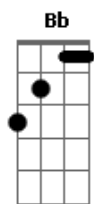

© ukulele-chords.com