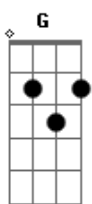

The Beatles - Dear Prudence

Tom: F

Introdução:

riff q se estende por quase toda a musica:

D	D	G7M	GmMaj7
Dear Prudence			won't you
come out			
D	D	G7M	GmMaj7
to play			Dear
D	D	G7M	GmMaj7
Prudence			greet the
brand			
D	D	G7M	GmMaj7
new day			The
D	D	G7M	GmMaj7
sun is up, the sky is blue it's beautiful, and so are you			
Dear			
D	D	C	G
Prudence		won't you	come out to
D	D	G7M	GmMaj7

play
 Dear Prudence open up your eyes
 Dear Prudence see the sunny skies
 The wind is low, the birds will sing
 That you are part of everything
 Dear Prudence won't you open up your eyes

D	G	A	G
Look around round			
Look around round round			
D	F	Bb	G
Look around			
D	D	G7M	GmMaj7
Dear Prudence			let me see you smile
D	D	G7M	GmMaj7
Dear Prudence			like a little child
D	D	G7M	GmMaj7
The clouds will be a daisy chain			
D	D	G7M	GmMaj7
So let me see you smile again			
D	D	G7M	GmMaj7
Dear Prudence			won't you let me see you smile

Peace, love, and soul,
 Paul Zimmerman

D	x x 0 2 3 2	G	x x 0 4 3 3
D	x 3 x 2 3 2	A	x x 0 6 5 5
G7M	x 2 x 0 3 2		
GmMaj7	x 1 x 0 3 2		

Acordes

© ukulele-chords.com

© ukulele-chords.com

© ukulele-chords.com

© ukulele-chords.com