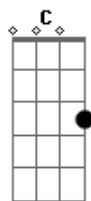

The Beatles - Dear Prudence

Tom: F

Introdução:

riff q se estende por quase toda a musica:

D	D	G7M	GmMaj7
Dear Prudence			won't you
come out			
D	D	G7M	GmMaj7
to play			Dear
D	D	G7M	GmMaj7
Prudence			greet the
brand			
D	D	G7M	GmMaj7
new day			The
D	D	G7M	GmMaj7
sun is up, the sky is blue it's beautiful, and so are you			
Dear			
D	D	C	G
Prudence		won't you	come out to
D	D	G7M	GmMaj7

D	x	x	0	2	3	2	G	x	x	0	4	3	3
D	x	3	x	2	3	2	A	x	x	0	6	5	5
G7M	x	2	x	0	3	2							
GmMaj7	x	1	x	0	3	2							

Acordes

© ukulele-chords.com

© ukulele-chords.com

© ukulele-chords.com

© ukulele-chords.com

© ukulele-chords.com