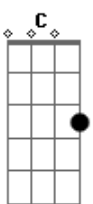

© ukulele-chords.com