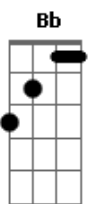

© ukulele-chords.com