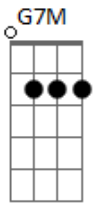

The Beatles - Dear Prudence

Tom: F

Introdução:

riff q se estende por quase toda a musica:

D	D	G7M	GmMaj7
Dear Prudence			won't you
come out			
D	D	G7M	GmMaj7
to play			Dear
D	D	G7M	GmMaj7
Prudence			greet the
brand			
D	D	G7M	GmMaj7
new day			The
D	D	G7M	GmMaj7
sun is up, the sky is blue it's beautiful, and so are you			
Dear			
D	D	C	G
Prudence		won't you	come out to
D	D	G7M	GmMaj7

play
Dear Prudence open up your eyes
Dear Prudence see the sunny skies
The wind is low, the birds will sing
That you are part of everything
Dear Prudence won't you open up your eyes

D	G	A	G
Look around	round		
Look around	round	round	
D	F	Bb	G
Look around			

Dear Prudence let me see you smile
Dear Prudence like a little child
The clouds will be a daisy chain
So let me see you smile again
Dear Prudence won't you let me see you smile

Peace, love, and soul,
Paul Zimmerman

D	x x 0 2 3 2	G	x x 0 4 3 3
D	x 3 x 2 3 2	A	x x 0 6 5 5
G7M	x 2 x 0 3 2		
GmMaj7	x 1 x 0 3 2		

Acordes

© ukulele-chords.com