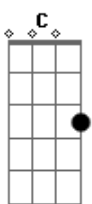

The Beatles - Dear Prudence

Tom: F

Introdução:

riff q se estende por quase toda a musica:

D	D	G7M	GmMaj7
Dear Prudence			won't you
come out			
D	D	G7M	GmMaj7
to play			Dear
D	D	G7M	GmMaj7
Prudence			greet the
brand			
D	D	G7M	GmMaj7
new day			The
D	D	G7M	GmMaj7
sun is up, the sky is blue it's beautiful, and so are you			
Dear			
D	D	C	G
Prudence		won't you	come out to
D	D	G7M	GmMaj7

D	x x 0 2 3 2	G	x x 0 4 3 3
D	x 3 x 2 3 2	A	x x 0 6 5 5
G7M	x 2 x 0 3 2		
GmMaj7	x 1 x 0 3 2		

Acordes

© ukulele-chords.com

© ukulele-chords.com

© ukulele-chords.com

© ukulele-chords.com

© ukulele-chords.com