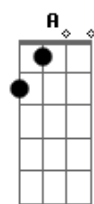

© ukulele-chords.com

© ukulele-chords.com