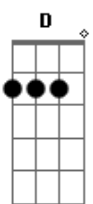

The Beatles - Dear Prudence

Tom: F

Introdução:

riff q se estende por quase toda a musica:

D	D	G7M	GmMaj7
Dear Prudence			won't you
come out			
D	D	G7M	GmMaj7
to play			Dear
D	D	G7M	GmMaj7
Prudence			greet the
brand			
D	D	G7M	GmMaj7
new day			The
D	D	G7M	GmMaj7
sun is up, the sky is blue it's beautiful, and so are you			
Dear			
D	D	C	G
Prudence		won't you	come out to
D	D	G7M	GmMaj7

play
 Dear Prudence open up your eyes
 Dear Prudence see the sunny skies
 The wind is low, the birds will sing
 That you are part of everything
 Dear Prudence won't you open up your eyes

D	G	A	G
Look around round			
Look around round round			
D	F	Bb	G
Look around			
D	D	G7M	GmMaj7
Dear Prudence			let me see you smile
D	D	G7M	GmMaj7
Dear Prudence			like a little child
D	D	G7M	GmMaj7
The clouds will be a daisy chain			
D	D	G7M	GmMaj7
So let me see you smile again			
D	D	G7M	GmMaj7
Dear Prudence			won't you let me see you smile

Peace, love, and soul,
 Paul Zimmerman

D	x x 0 2 3 2	G	x x 0 4 3 3
D	x 3 x 2 3 2	A	x x 0 6 5 5
G7M	x 2 x 0 3 2		
GmMaj7	x 1 x 0 3 2		

Acordes

© ukulele-chords.com

© ukulele-chords.com

© ukulele-chords.com

© ukulele-chords.com