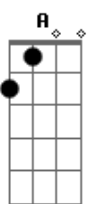

© ukulele-chords.com