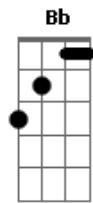

© ukulele-chords.com