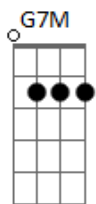

The Beatles - Dear Prudence

Tom: F

Introdução:

riff q se estende por quase toda a musica:

D	D	G7M	GmMaj7
Dear Prudence			won't you
come out			
D	D	G7M	GmMaj7
to play			Dear
D	D	G7M	GmMaj7
Prudence			greet the
brand			
D	D	G7M	GmMaj7
new day			The
D	D	G7M	GmMaj7
sun is up, the sky is blue it's beautiful, and so are you			
Dear			
D	D	C	G
Prudence		won't you	come out to
D	D	G7M	GmMaj7

play
Dear Prudence open up your eyes
Dear Prudence see the sunny skies
The wind is low, the birds will sing
That you are part of everything
Dear Prudence won't you open up your eyes

D	G	A	G
Look around	round		
Look around	round	round	
D	F	Bb	G
Look around			

Dear Prudence let me see you smile
Dear Prudence like a little child
The clouds will be a daisy chain
So let me see you smile again
Dear Prudence won't you let me see you smile

Peace, love, and soul,
Paul Zimmerman

D	x x 0 2 3 2	G	x x 0 4 3 3
D	x 3 x 2 3 2	A	x x 0 6 5 5
G7M	x 2 x 0 3 2		
GmMaj7	x 1 x 0 3 2		

Acordes

© ukulele-chords.com