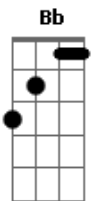

© ukulele-chords.com