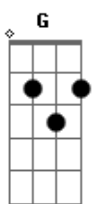

The Beatles - Dear Prudence

Tom: F

Introdução:

riff q se estende por quase toda a musica:

D	D	G7M	GmMaj7
Dear Prudence			won't you
come out			
D	D	G7M	GmMaj7
to play			Dear
D	D	G7M	GmMaj7
Prudence			greet the
brand			
D	D	G7M	GmMaj7
new day			The
D	D	G7M	GmMaj7
sun is up, the sky is blue it's beautiful, and so are you			
Dear			
D	D	C	G
Prudence		won't you	come out to
D	D	G7M	GmMaj7

D	x x 0 2 3 2	G	x x 0 4 3 3
D	x 3 x 2 3 2	A	x x 0 6 5 5
G7M	x 2 x 0 3 2		
GmMaj7	x 1 x 0 3 2		

Acordes

© ukulele-chords.com

© ukulele-chords.com

© ukulele-chords.com

© ukulele-chords.com

© ukulele-chords.com