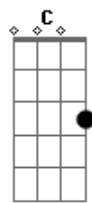

The Beatles - Dear Prudence

Tom: F

Introdução:

riff q se estende por quase toda a musica:

D	D	G7M	GmMaj7
Dear Prudence			won't you
come out			
D	D	G7M	GmMaj7
to play			Dear
D	D	G7M	GmMaj7
Prudence			greet the
brand			
D	D	G7M	GmMaj7
new day			The
D	D	G7M	GmMaj7
sun is up, the sky is blue it's beautiful, and so are you			
Dear			
D	D	C	G
Prudence		won't you	come out to
D	D	G7M	GmMaj7

D	x x 0 2 3 2	G	x x 0 4 3 3
D	x 3 x 2 3 2	A	x x 0 6 5 5
G7M	x 2 x 0 3 2		
GmMaj7	x 1 x 0 3 2		

Acordes

© ukulele-chords.com

© ukulele-chords.com

© ukulele-chords.com

© ukulele-chords.com

© ukulele-chords.com