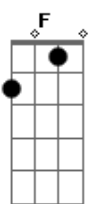

© ukulele-chords.com