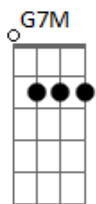

The Beatles - Dear Prudence

Tom: F

Introdução:

riff q se estende por quase toda a musica:

D	D	G7M	GmMaj7
Dear Prudence			won't you
come out			
D	D	G7M	GmMaj7
to play			Dear
D	D	G7M	GmMaj7
Prudence			greet the
brand			
D	D	G7M	GmMaj7
new day			The
D	D	G7M	GmMaj7
sun is up, the sky is blue it's beautiful, and so are you			
Dear			
D	D	C	G
Prudence		won't you	come out to
D	D	G7M	GmMaj7

play
Dear Prudence open up your eyes
Dear Prudence see the sunny skies
The wind is low, the birds will sing
That you are part of everything
Dear Prudence won't you open up your eyes

D	G	A	G
Look around round			
Look around round round			
D	F	Bb	G
Look around			
D	D	G7M	GmMaj7
Dear Prudence			let me see you smile
D	D	G7M	GmMaj7
Dear Prudence			like a little child
D	D	G7M	GmMaj7
The clouds will be a daisy chain			
D	D	G7M	GmMaj7
So let me see you smile again			
D	D	G7M	GmMaj7
Dear Prudence			won't you let me see you smile

Peace, love, and soul,
Paul Zimmerman

D	x x 0 2 3 2	G	x x 0 4 3 3
D	x 3 x 2 3 2	A	x x 0 6 5 5
G7M	x 2 x 0 3 2		
GmMaj7	x 1 x 0 3 2		

Acordes

© ukulele-chords.com