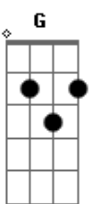

The Beatles - Dear Prudence

Tom: F

Introdução:

riff q se estende por quase toda a musica:

D	D	G7M	GmMaj7
Dear Prudence			won't you
come out			
D	D	G7M	GmMaj7
to play			Dear
D	D	G7M	GmMaj7
Prudence			greet the
brand			
D	D	G7M	GmMaj7
new day			The
D	D	G7M	GmMaj7
sun is up, the sky is blue it's beautiful, and so are you			
Dear			
D	D	C	G
Prudence		won't you	come out to
D	D	G7M	GmMaj7

play
Dear Prudence open up your eyes
Dear Prudence see the sunny skies
The wind is low, the birds will sing
That you are part of everything
Dear Prudence won't you open up your eyes

D	G	A	G
Look around	round		
Look around	round	round	
D	F	Bb	G
Look around			

Dear Prudence let me see you smile
Dear Prudence like a little child
The clouds will be a daisy chain
So let me see you smile again
Dear Prudence won't you let me see you smile

Peace, love, and soul,
Paul Zimmerman

D	x x 0 2 3 2	G	x x 0 4 3 3
D	x 3 x 2 3 2	A	x x 0 6 5 5
G7M	x 2 x 0 3 2		
GmMaj7	x 1 x 0 3 2		

Acordes

© ukulele-chords.com

© ukulele-chords.com

© ukulele-chords.com

© ukulele-chords.com

© ukulele-chords.com

© ukulele-chords.com

© ukulele-chords.com