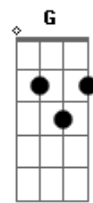

The Beatles - Dear Prudence

Tom: F

Introdução:

riff q se estende por quase toda a musica:

D	D	G7M	GmMaj7
Dear Prudence			won't you
come out			
D	D	G7M	GmMaj7
to play			Dear
D	D	G7M	GmMaj7
Prudence			greet the
brand			
D	D	G7M	GmMaj7
new day			The
D	D	G7M	GmMaj7
sun is up, the sky is blue it's beautiful, and so are you			
Dear			
D	D	C	G
Prudence		won't you	come out to
D	D	G7M	GmMaj7

D	x x 0 2 3 2	G	x x 0 4 3 3
D	x 3 x 2 3 2	A	x x 0 6 5 5
G7M	x 2 x 0 3 2		
GmMaj7	x 1 x 0 3 2		

Acordes

© ukulele-chords.com

© ukulele-chords.com

© ukulele-chords.com

© ukulele-chords.com

© ukulele-chords.com