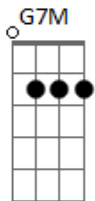

The Beatles - Dear Prudence

Tom: F

Introdução:

riff q se estende por quase toda a musica:

D	D	G7M	GmMaj7
Dear Prudence			won't you
come out			
D	D	G7M	GmMaj7
to play			Dear
D	D	G7M	GmMaj7
Prudence			greet the
brand			
D	D	G7M	GmMaj7
new day			The
D	D	G7M	GmMaj7
sun is up, the sky is blue it's beautiful, and so are you			
Dear			
D	D	C	G
Prudence		won't you	come out to
D	D	G7M	GmMaj7

play
Dear Prudence open up your eyes
Dear Prudence see the sunny skies
The wind is low, the birds will sing
That you are part of everything
Dear Prudence won't you open up your eyes

D	G	A	G
Look around	round		
Look around	round	round	
D	F	Bb	G
Look around			

Dear Prudence let me see you smile
Dear Prudence like a little child
The clouds will be a daisy chain
So let me see you smile again
Dear Prudence won't you let me see you smile

Peace, love, and soul,
Paul Zimmerman

D	x	x	0	2	3	2	G	x	x	0	4	3	3
D	x	3	x	2	3	2	A	x	x	0	6	5	5
G7M	x	2	x	0	3	2							
GmMaj7	x	1	x	0	3	2							

Acordes

© ukulele-chords.com