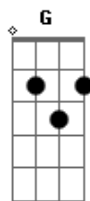

The Beatles - Dear Prudence

Tom: F

Introdução:

riff q se estende por quase toda a musica:

D	D	G7M	GmMaj7
Dear Prudence			won't you
come out			
D	D	G7M	GmMaj7
to play			Dear
D	D	G7M	GmMaj7
Prudence			greet the
brand			
D	D	G7M	GmMaj7
new day			The
D	D	G7M	GmMaj7
sun is up, the sky is blue it's beautiful, and so are you			
Dear			
D	D	C	G
Prudence		won't you	come out to
D	D	G7M	GmMaj7

D	x	x	0	2	3	2	G	x	x	0	4	3	3
D	x	3	x	2	3	2	A	x	x	0	6	5	5
G7M	x	2	x	0	3	2							
GmMaj7	x	1	x	0	3	2							

Acordes

© ukulele-chords.com

© ukulele-chords.com

© ukulele-chords.com

© ukulele-chords.com

© ukulele-chords.com