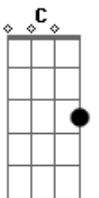

The Beatles - Blackbird

tom:

Intro: G Am G Dm

[Primeira Parte]

G Am G
Blackbird singing in the dead of night
C D
Take these broken wings
Em
And learn to fly
D Cm
All your life
G A7
You were only waiting
D G
For this moment to arise

G Am G
Blackbird singing in the dead of night
C D
Take these sunken eyes
Em
And learn to see
D Cm
All your life
G A7
You were only waiting
D G
For this moment to be free

[Refrão]

Fm Dm C
Black bird fly
Fm Dm A7
Black bird fly
D

Into the light
G
Of the dark black night

[Refrão]

Fm Dm C
Black bird fly
Fm Dm A7
Black bird fly
D
Into the light
G
Of the dark black night

G Am G
Blackbird singing in the dead of night
C D
Take these broken wings
Em
And learn to fly
D Cm
All your life
G A7
You were only waiting
D G
For this moment to arise

G A7
You were only waiting
D G
For this moment to arise

G A7
You were only waiting
D G
For this moment to arise

Acordes

© ukulele-chords.com

© ukulele-chords.com

© ukulele-chords.com

© ukulele-chords.com

© ukulele-chords.com