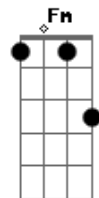

© ukulele-chords.com