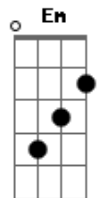

The Beatles - Blackbird

tom:

Intro: G Am G Dm

[Primeira Parte]

G Am G
Blackbird singing in the dead of night
C D
Take these broken wings
Em
And learn to fly
D Cm
All your life
G A7
You were only waiting
D G
For this moment to arise

G Am G
Blackbird singing in the dead of night
C D
Take these sunken eyes
Em
And learn to see
D Cm
All your life
G A7
You were only waiting
D G
For this moment to be free

[Refrão]

Fm Dm C
Black bird fly
Fm Dm A7
Black bird fly
D

Into the light
G
Of the dark black night

[Refrão]

Fm Dm C
Black bird fly
Fm Dm A7
Black bird fly
D
Into the light
G
Of the dark black night

G Am G
Blackbird singing in the dead of night
C D
Take these broken wings
Em
And learn to fly
D Cm
All your life
G A7
You were only waiting
D G
For this moment to arise

G A7
You were only waiting
D G
For this moment to arise

G A7
You were only waiting
D G
For this moment to arise

Acordes

© ukulele-chords.com

© ukulele-chords.com

© ukulele-chords.com

© ukulele-chords.com

© ukulele-chords.com