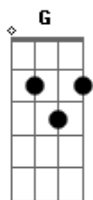

The Beatles - Blackbird

tom:

Intro: G Am7 G

[Primeira Parte]

G Am7 G
Blackbird singing in the dead of night

C D
Take these broken wings

Em
And learn to fly

D Cm
All your life

G A7
You were only waiting

D G
For this moment to arise

G Am7 G
Blackbird singing in the dead of night

C D
Take these sunken eyes

Em
And learn to see

D Cm
All your life

G A7
You were only waiting

D G
For this moment to be free

D
Into the light

G
Of the dark black night

G Am7 G
Blackbird singing in the dead of night

C D
Take these broken wings

Em
And learn to fly

D Cm
All your life

G A7
You were only waiting

D G
For this moment to arise

G A7
You were only waiting

D G
For this moment to arise

G A7
You were only waiting

D G
For this moment to arise

Acordes

© ukulele-chords.com

© ukulele-chords.com

© ukulele-chords.com