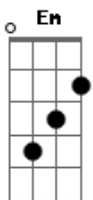

© ukulele-chords.com