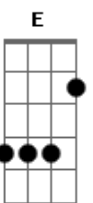

© ukulele-chords.com