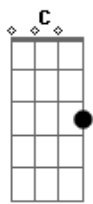

© ukulele-chords.com

© ukulele-chords.com