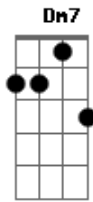

The Beatles - Besame Mucho

Tom: C

(Cha cha boom)

Am Dm
Besame, besame mucho

Am Dm7 Dm7 Dm Am
Each time I cling to your kiss I hear music devine

A7 Dm
So besame, besame mucho

Am F E Am
I'll love you forever say that you'll always be mine (cha cha boom)

Tears form if you should leave me
Then each little dream will take wings and my life will be through

So besame, besame mucho
You'll love me forever make all my dreams come true

Dm Am E7
Ooh this joyous something new my arms there holding you

Am
Never knew this thrill before

Dm Am
Who ever thought I'd be holding you close to me

B Bm E7
Whispering it's you I adore

Acordes

© ukulele-chords.com

© ukulele-chords.com

© ukulele-chords.com

© ukulele-chords.com