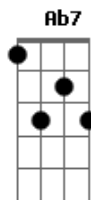

© ukulele-chords.com