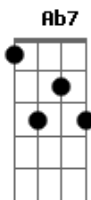

© ukulele-chords.com