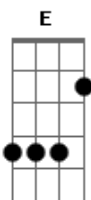

The Beatles - Because

Tom: A

(intro) Dbm E (2x) A7- Ab
A Dbm A7 A

D D D
Aaaaaah, Aaah

(Dbm E) (2x) A7- Ab

Because the world is round it turns me on

A Dbm A7 A D D D

Because the world is round... Aaaaaaahh

(dedilhado 1)

(Dbm E) (2x) A7- Ab

Because the wind is high it blows my mind

A Dbm A7 A D D D

Because the wind is high... Aaaaaaahh

(Gb) (2x)

Love is old, love is new

Ab Ab7

(intro & dedilhado 1)

(dedilhado 2)

Acordes

© ukulele-chords.com

© ukulele-chords.com

© ukulele-chords.com

© ukulele-chords.com

© ukulele-chords.com