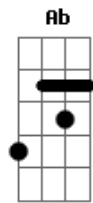

© ukulele-chords.com