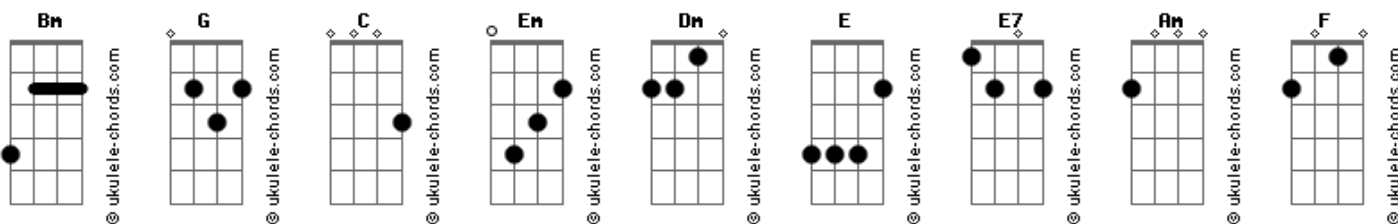

Friday night arrives without a suitcase
C Sunday morning creeping like a nun
Am
Dm E7 E7 G7 C Bm
Monday's child has learned to tie his bootlace see how they'll run
G Bm Em Bm
I don't know why nobody told you
Am D
How to unfold your love
G Am G G
Blackbird singing in the dead of night
C Db D D#- Em Eb
Take these broken wings and learn to fly
D Db C Cm
All your life
G A7 C G
You were only waiting for this moment to arise
D7
Oh
G
Honey Pie
Eb7
My position is tragic
E7 A7
Come and show me the magic
D7 G Gb F
Of your Hollywood Song
G
One thing I can tell you is you got to be free
B A G A
Come together, right now, over me
A
Here comes the sun
D B7
Here comes the sun and I say
A
It's all right
Cm Gm Ab
The long and winding road
Eb Eb7 Ab Ab Ab
That leads to your door
A A7
Nothing's gonna change my world
G D
Nothing's gonna change my world
A G
And in the end the love you take
F Dm G7
Is equal to the love you
C D Cm F C
Make

Acordes