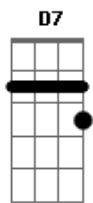

© ukulele-chords.com