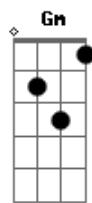

© ukulele-chords.com