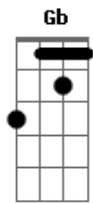

© ukulele-chords.com