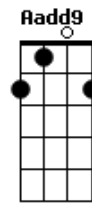

© ukulele-chords.com