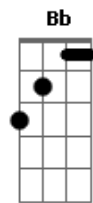

© ukulele-chords.com