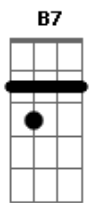

© ukulele-chords.com