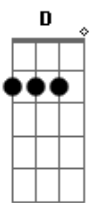

© ukulele-chords.com