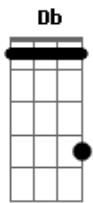

© ukulele-chords.com