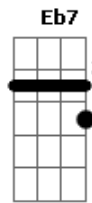

© ukulele-chords.com