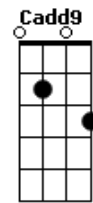

© ukulele-chords.com