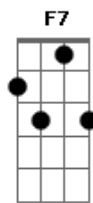

© ukulele-chords.com