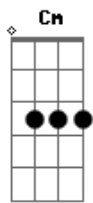

© ukulele-chords.com