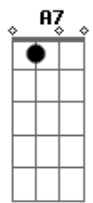

© ukulele-chords.com