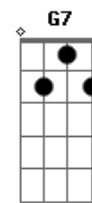

© ukulele-chords.com