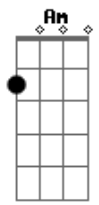

My position is tragic

E7 A7

Come and show me the magic

D7 G Gb F

Of your Hollywood Song

G

One thing I can tell you is you got to be free

B A G A

And in the end the love you take

F Dm G7

Is equal to the love you

C D Cm7 F C

Make

Acordes

© ukulele-chords.com

© ukulele-chords.com