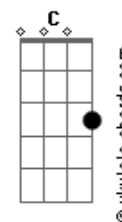

My position is tragic

E7 A7

Come and show me the magic

D7 G Gb F

Of your Hollywood Song

G

One thing I can tell you is you got to be free

B A G A

And in the end the love you take

F Dm G7

Is equal to the love you

C D Cm7 F C

Make

Acordes

© ukulele-chords.com

© ukulele-chords.com