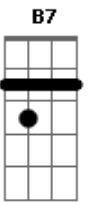

© ukulele-chords.com