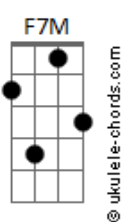

I don't know why nobody told you

Am D

How to unfold your love

G Am7 G G

Blackbird singing in the dead of night

C Db D D#- Em Eb

Take these broken wings and learn to fly

D Db C Cm

My position is tragic

E7 A7

Come and show me the magic

D7 G Gb F

Of your Hollywood Song

G

One thing I can tell you is you got to be free

B A G A

The long and winding road

Eb Eb7 Ab Ab7M Ab

That leads to your door

A A7

Nothing's gonna change my world

G D

Nothing's gonna change my world

A G

And in the end the love you take

F Dm G7

Is equal to the love you

C D Cm7 F C

Make

Acordes

© ukulele-chords.com

© ukulele-chords.com