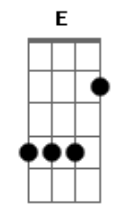

I don't know why nobody told you

Am D

How to unfold your love

G Am7 G G

Blackbird singing in the dead of night

C Db D D#- Em Eb

Take these broken wings and learn to fly

D Db C Cm

My position is tragic

E7 A7

Come and show me the magic

D7 G Gb F

Of your Hollywood Song

G

One thing I can tell you is you got to be free

B A G A

The long and winding road

Eb Eb7 Ab Ab7M Ab

That leads to your door

A A7

Nothing's gonna change my world

G D

Nothing's gonna change my world

A G

And in the end the love you take

F Dm G7

Is equal to the love you

C D Cm7 F C

Make

Acordes

© ukulele-chords.com

© ukulele-chords.com