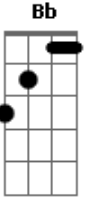

© ukulele-chords.com