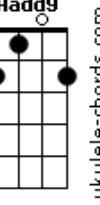

© ukulele-chords.com