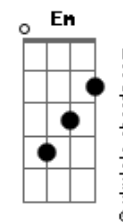

I don't know why nobody told you

Am D

How to unfold your love

G Am7 G G

Blackbird singing in the dead of night

C Db D D#- Em Eb

Take these broken wings and learn to fly

D Db C Cm

My position is tragic

E7 A7

Come and show me the magic

D7 G Gb F

Of your Hollywood Song

G

One thing I can tell you is you got to be free

B A G A

The long and winding road

Eb Eb7 Ab Ab7M Ab

That leads to your door

A A7

Nothing's gonna change my world

G D

Nothing's gonna change my world

A G

And in the end the love you take

F Dm G7

Is equal to the love you

C D Cm7 F C

Make

Acordes

© ukulele-chords.com

© ukulele-chords.com