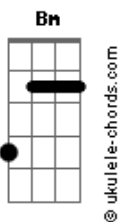

My position is tragic

E7 A7

Come and show me the magic

D7 G Gb F

Of your Hollywood Song

G

One thing I can tell you is you got to be free

B A G A

And in the end the love you take

F Dm G7

Is equal to the love you

C D Cm7 F C

Make

Acordes

© ukulele-chords.com

© ukulele-chords.com