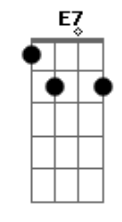

My position is tragic

E7 A7

Come and show me the magic

D7 G Gb F

Of your Hollywood Song

G

One thing I can tell you is you got to be free

B A G A

And in the end the love you take

F Dm G7

Is equal to the love you

C D Cm7 F C

Make

Acordes

© ukulele-chords.com

© ukulele-chords.com