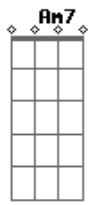

And in the end the love you take

F Dm G7

Is equal to the love you

C D Cm7 F C

Make

Acordes

© ukulele-chords.com

© ukulele-chords.com