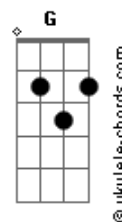

I don't know why nobody told you

Am D

How to unfold your love

G Am7 G G

Blackbird singing in the dead of night

C Db D D#- Em Eb

Take these broken wings and learn to fly

D Db C Cm

My position is tragic

E7 A7

Come and show me the magic

D7 G Gb F

Of your Hollywood Song

G

One thing I can tell you is you got to be free

B A G A

The long and winding road

Eb Eb7 Ab Ab7M Ab

That leads to your door

A A7

Nothing's gonna change my world

G D

Nothing's gonna change my world

A G

And in the end the love you take

F Dm G7

Is equal to the love you

C D Cm7 F C

Make

Acordes

© ukulele-chords.com

© ukulele-chords.com