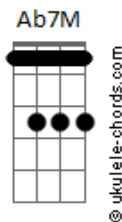

My position is tragic

E7 A7

Come and show me the magic

D7 G Gb F

Of your Hollywood Song

G

One thing I can tell you is you got to be free

B A G A

And in the end the love you take

F Dm G7

Is equal to the love you

C D Cm7 F C

Make

Acordes

© ukulele-chords.com

© ukulele-chords.com