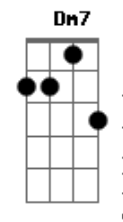

I don't know why nobody told you

Am D

How to unfold your love

G Am7 G G

Blackbird singing in the dead of night

C Db D D#- Em Eb

Take these broken wings and learn to fly

D Db C Cm

My position is tragic

E7 A7

Come and show me the magic

D7 G Gb F

Of your Hollywood Song

G

One thing I can tell you is you got to be free

B A G A

The long and winding road

Eb Eb7 Ab Ab7M Ab

That leads to your door

A A7

Nothing's gonna change my world

G D

Nothing's gonna change my world

A G

And in the end the love you take

F Dm G7

Is equal to the love you

C D Cm7 F C

Make

Acordes

© ukulele-chords.com

© ukulele-chords.com