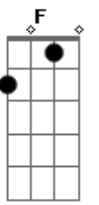

My position is tragic

E7 A7

Come and show me the magic

D7 G Gb F

Of your Hollywood Song

G

One thing I can tell you is you got to be free

B A G A

And in the end the love you take

F Dm G7

Is equal to the love you

C D Cm7 F C

Make

Acordes

© ukulele-chords.com

© ukulele-chords.com