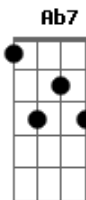

© ukulele-chords.com