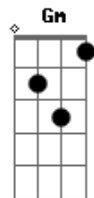

© ukulele-chords.com