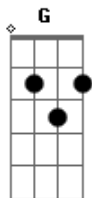

© ukulele-chords.com

© ukulele-chords.com