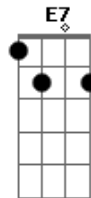

© ukulele-chords.com