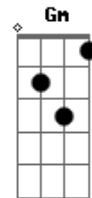

© ukulele-chords.com