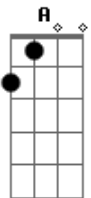

© ukulele-chords.com