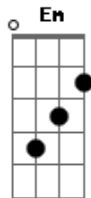

© ukulele-chords.com