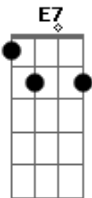

© ukulele-chords.com