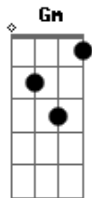

© ukulele-chords.com