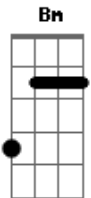

© ukulele-chords.com

© ukulele-chords.com