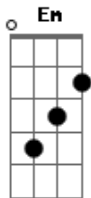

© ukulele-chords.com