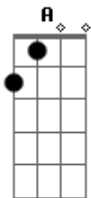

© ukulele-chords.com