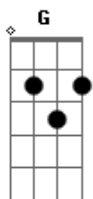

The Beatles - All You Need Is Love

Tom: G

G D Em
Love love love
G D Em
Love love love
Am Am D Em D C G D
Love love love

G D Em
There's nothing you can do that can't be done
G D Em
There's nothing you can sing that can't be sung
Am Am D Em
Nothing you can say but you can learn to play the game
D C G D
It's easy

G D Em
There's nothing you can make that can't be made
G D Em
No one you can save that can't be saved
Am Am D Em
Nothing you can do but you can learn how to be you in time
D C G D
It's easy

Refrão:
G A D D7 (57 55 67 65 63)

All you need is love
G A D D7
All you need is love
G B7 Em Em
All you need is love love
C D G
Love is all you need

SOLO:

G D Em
There's nothing you can know that isn't known
G D Em
Nothing you can see that isn't shown
Am Am C Em
Nowhere you can be that isn't where you're meant to be
D C G D
It's easy

(Refrão)

C D G
Love is all you need
G A D D7
All you need is love
G A D D7
All you need is love
G B7 Em Em
All you need is love love
C D G
Love is all you need (repete algumas vezes)

Acordes

© ukulele-chords.com