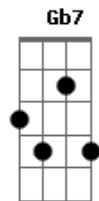

© ukulele-chords.com