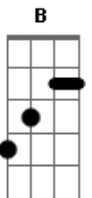

The Beatles - All My Loving

tom:

G

[Primeira Parte]

Close your eyes and I'll kiss you
 Tomorrow I'll miss you
 Remember I'll always be true
 And then while I'm away
 I'll write home everyday
 And I'll send all my loving to you

Dbm C#m7M E

All my loving, I will send to you
 All my loving, darling, I'll be true

[Quarta Parte]

Close your eyes and I'll kiss you
 Tomorrow I'll miss you
 Remember I'll always be true
 And then while I'm away
 I'll write home everyday
 And I'll send all my loving to you

[Quinta Parte]

All my loving, I will send to you
 All my loving, darling, I'll be true
 All my loving, all my loving
 All my loving, I will send to you

Acordes

© ukulele-chords.com

© ukulele-chords.com

© ukulele-chords.com