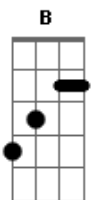

The Beatles - All My Loving

tom:

G

[Primeira Parte]

Close your eyes and I'll kiss you
 Tomorrow I'll miss you
 Remember I'll always be true
 And then while I'm away
 I'll write home everyday
 And I'll send all my loving to you

Dbm C#m7M E

All my loving, I will send to you
 All my loving, darling, I'll be true

[Quarta Parte]

Close your eyes and I'll kiss you
 Tomorrow I'll miss you
 Remember I'll always be true
 And then while I'm away
 I'll write home everyday
 And I'll send all my loving to you

[Quinta Parte]

All my loving, I will send to you
 All my loving, darling, I'll be true
 All my loving, all my loving
 All my loving, I will send to you

Acordes

© ukulele-chords.com

© ukulele-chords.com

© ukulele-chords.com