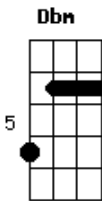

© ukulele-chords.com