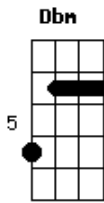

© ukulele-chords.com