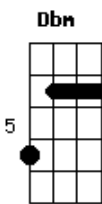

© ukulele-chords.com