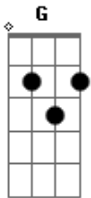

The Beatles - Act Naturally

Tom: G

Intro:

D G

G C
They're gonna put me in the movies
G D
They're gonna make a big star out of me
G C
They'll make a film about a man that's sad and lonely
D G
And all I gotta do is Act Naturally.

D G
Well I bet you I'm gonna be a big star
D G
I might win an Oscar You can never tell
D G
The movies gonna make me a big star
A D
Because I can play the part so well.

G C
Well I hope you come and see me in the movies
G D
Then I know that you will plainly see
G C
The biggest fool that ever hit the big time
D G
And all I gotta do is Act Naturally

G C
We'll make a film about a man that's sad and lonely
G D
And begging down upon his bended knee
G C
I'll play the part But I won't need rehearsing
D G
Because all I gotta do is Act Naturally.

Guitar Solo (play this twice):

D G

D G
Well I bet you I'm gonna be a big star
D G
I might win an Oscar You can never tell
D G
The movies gonna make me a big star
A D
Because I can play the part so well

G C
Well I hope you come and see me in the movies
G D
Then I know that you will plainly see
G C
The biggest fool that ever hit the big time
D G
And all I gotta do is Act Naturally
Ending:
D G

Acordes

© ukulele-chords.com