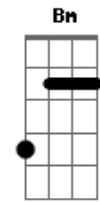

© ukulele-chords.com