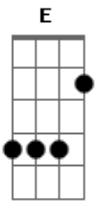

© ukulele-chords.com