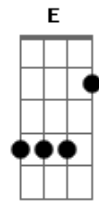

The Beatles - A Picture Of You

tom:

Intro: A G E A

A G E
In the night, there are sights to be seen
A G E
Stars like jewels on the crown of a Queen
D E
But the only sight I wanna view
A D A
Is that wonderful picture of you

A G E
On a Streetcar, or in the café
A G E
All of the evening, and most of the day
D E
My mind is in a maze what can I do?
A D A
I still see that picture of you

Dbm Bm Dbm Bm
It was last summer, I fell in love
Dbm Bm Dbm E
My heart told me what to do
A E A
I saw you there on the crest of a hill
A E A

An' I took a little picture of you

A G E
Then you were gone, like a dream in the night
A G E
With you went my heart, my love and my life
D E
I didn't know your name, what could I do?
A D A
I only had a picture of you

[Solo] A G E
A G E
D E A D A

A G E
Then you were gone, like a dream in the night
A G E
With you, went my heart, my love and my life
D E
I didn't know your name, what could I do?
A D A D
I only had a picture of you, oh yeah
A D A
That wonderful picture of you
A D A
I'm left with a picture of, oh yeah
D E A
That wonderful picture of you

Acordes

© ukulele-chords.com

© ukulele-chords.com

© ukulele-chords.com

© ukulele-chords.com

© ukulele-chords.com

© ukulele-chords.com