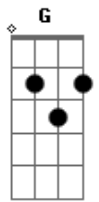

© ukulele-chords.com