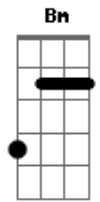

© ukulele-chords.com