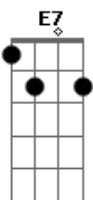

© ukulele-chords.com