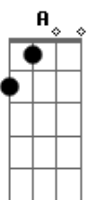

© ukulele-chords.com