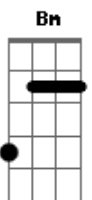

© ukulele-chords.com