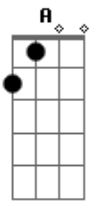

The Bangles - Live

Tom: D

(intro) E D A E

E D
Know, ya gotta know is that
A E
yourself or nothing at all
E D
Oh, you think you live, well how come
A E
You're here stuck in four walls

D G D
If you gotta go you better live your life before you pass away
D
Don't waste a day
D G
All your life you've been locked in your room
D A
You never had a chance to run away from home

E D A E
Live, live, live, live
E D A E
Live, live, live, live

Acordes

© ukulele-chords.com

© ukulele-chords.com

© ukulele-chords.com

© ukulele-chords.com