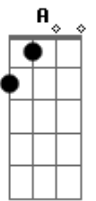

© ukulele-chords.com