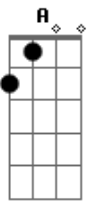

The Bangles - Live

Tom: D

(intro) E D A E

E D
Know, ya gotta know is that
A E
yourself or nothing at all
E D
Oh, you think you live, well how come
A E
You're here stuck in four walls

D G D
If you gotta go you better live your life before you pass away
D
Don't waste a day
D G
All your life you've been locked in your room
D A
You never had a chance to run away from home

E D A E
Live, live, live, live
E D A E
Live, live, live, live

Acordes

© ukulele-chords.com

© ukulele-chords.com

© ukulele-chords.com

© ukulele-chords.com