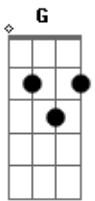

The Bangles - Live

Tom: D

(intro) E D A E

E D
Know, ya gotta know is that
A E
yourself or nothing at all
E D
Oh, you think you live, well how come
A E
You're here stuck in four walls

D G D
If you gotta go you better live your life before you pass away
D
Don't waste a day
D G
All your life you've been locked in your room
D A
You never had a chance to run away from home

E D A E
Live, live, live, live

E D A E
Live, live, live, live

E D
Now, do what you want and where you
A E
Want, it's all up to you
E D
Oh, you like the room, it's nice to
A E
Do what you want to do

D G D
If you gotta go you better live your life before you pass away
D
Don't waste a day
D G
All your life you've been locked in your room
D A
You never had a chance to run away from home

E D
If you don't know now what life's
A E
About, go on now and live
E D
And if you don't know how, it's not so
E A
Hard, just let go and live

D G D
If you gotta go you better live your life before you pass away
D
Don't waste a day
D G
All your life you've been locked in your room
D A
You never had a chance to run away from home

E D A E
Live, live, live, live
E D A E
Live, live, live, live

Acordes

© ukulele-chords.com

© ukulele-chords.com

© ukulele-chords.com

© ukulele-chords.com