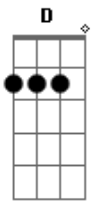

The Bangles - Live

Tom: D

(intro) E D A E

E D
Know, ya gotta know is that
A E
yourself or nothing at all
E D
Oh, you think you live, well how come
A E
You're here stuck in four walls

D G D
If you gotta go you better live your life before you pass away
D
Don't waste a day
D G
All your life you've been locked in your room
D A
You never had a chance to run away from home

E D
So you gonna go, well good
A E
Day to waste any time
E D
Oh you like to think it's all
A E
Familiar, soon you will find

D G D
If you gotta go you better live your life before you pass away
D
Don't waste a day
D G
All your life you've been locked in your room
D A
You never had a chance to run away from home

E D A E
Live, live, live, live

E D A E
Live, live, live, live

E D
Now, do what you want and where you
A E
Want, it's all up to you
E D
Oh, you like the room, it's nice to
A E
Do what you want to do

D G D
If you gotta go you better live your life before you pass away
D
Don't waste a day
D G
All your life you've been locked in your room
D A
You never had a chance to run away from home

E D
If you don't know now what life's
A E
About, go on now and live
E D
And if you don't know how, it's not so
E A
Hard, just let go and live

D G D
If you gotta go you better live your life before you pass away
D
Don't waste a day
D G
All your life you've been locked in your room
D A
You never had a chance to run away from home

E D A E
Live, live, live, live
E D A E
Live, live, live, live

Acordes

© ukulele-chords.com