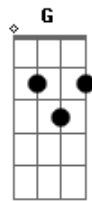

The Bangles - Live

Tom: D

(intro) E D A E

E D
Know, ya gotta know is that
A E
yourself or nothing at all
E D
Oh, you think you live, well how come
A E
You're here stuck in four walls

D G D
If you gotta go you better live your life before you pass away
D
Don't waste a day
D G
All your life you've been locked in your room
D A
You never had a chance to run away from home

E D A E
Live, live, live, live

E D A E
Live, live, live, live

E D
Now, do what you want and where you
A E
Want, it's all up to you
E D
Oh, you like the room, it's nice to
A E
Do what you want to do

D G D
If you gotta go you better live your life before you pass away
D
Don't waste a day
D G
All your life you've been locked in your room
D A
You never had a chance to run away from home

E D
If you don't know now what life's
A E
About, go on now and live
E D
And if you don't know how, it's not so
E A
Hard, just let go and live

D G D
If you gotta go you better live your life before you pass away
D
Don't waste a day
D G
All your life you've been locked in your room
D A
You never had a chance to run away from home

E D A E
Live, live, live, live
E D A E
Live, live, live, live

Acordes

© ukulele-chords.com

© ukulele-chords.com

© ukulele-chords.com

© ukulele-chords.com