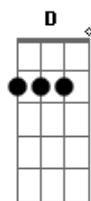

© ukulele-chords.com

© ukulele-chords.com