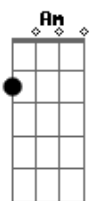

© ukulele-chords.com