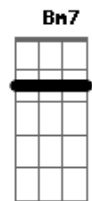

© ukulele-chords.com