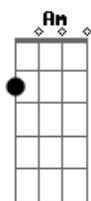

© ukulele-chords.com