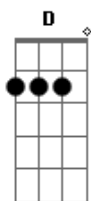

© ukulele-chords.com

© ukulele-chords.com