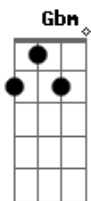

© ukulele-chords.com