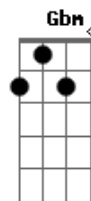

© ukulele-chords.com