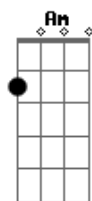

© ukulele-chords.com