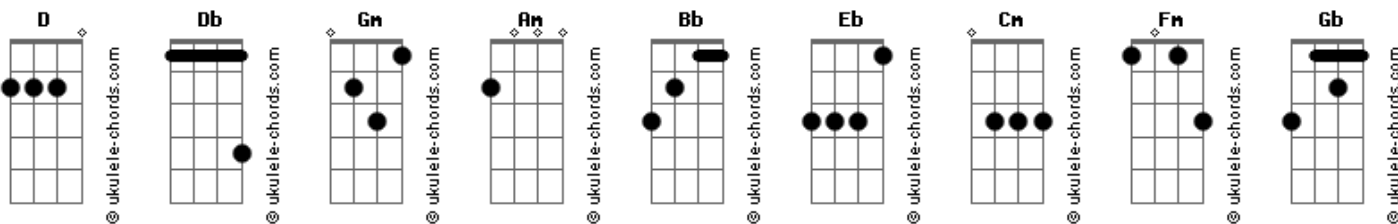

Transcribed by MrDug (Douglas Michael Greenall)
Email : MrDug@

Written by M. Steele
Taken from "Different Light" and "Greatest Hits".

- Gm - 355333
- Am - 577555
- Bb - 688766
- Eb - 668886
- D - 557785
- Cm - 335543
- Fm - 557565
- Fmsus4 - 557566
- Gb - 244322
- F - 133211

- x = mute string
- / = slide up
- 5 = hammer on
- 7 = pull off

Guitar 1 - Acoustic. Tune down 1/2 step:
E = Eb, A = Ab, D = Db, G = Gb, B = Bb, E = Eb

Gm Am Bb Eb D

Gm

Fm Fms4 Gm F G

I'm crazy

somethin',

You think (Fade out)
or vocal adlib

Transcribed on 26/27 October 1997 by MrDug (Douglas Michael Greenall)

Email : MrDug@

Cm

Always followin' you around. You say I'm a hopeless case, Runnin' obsession into the ground.

Fm Fmsus4 Gm

You call me a loser,

Cm

You call me a shadow and fool. Look over your shoulder, And you say I'm haunting you.

Fm Fmsus4 Fm Gm Am Bb Eb Fm Fmsus4

So why do you call me? Why do you look for me?

Bb Am Bb Am Gm

Why do your eyes follow me the way they do?

Gb Gm

You hold me Yeah, so I responsible, stand accused.

Cm Fm Fmsus4 FmGm

Of causing all the trouble after high school, Between him and you. Yeah, You call me a loser, You call a shadow fool.

Cm Fm Fms4Fm Gm

But I was a good girl, Yeah, 'til you taught me what it means to be true. Why do you call me?

Am Bb Fm Fms4Bb Am Gm Am Bb Am

Why do you look for me? Why do your eyes follow me the way they do?

Gb Gm Am Bb Fm Fms4Bb Am Gm

Why do you call me? I know you look for me. Why do your eyes follow me the way they do?

Am Bb Am Gb Gm

Acordes