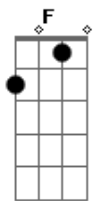

© ukulele-chords.com