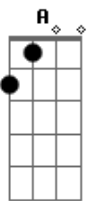

© ukulele-chords.com