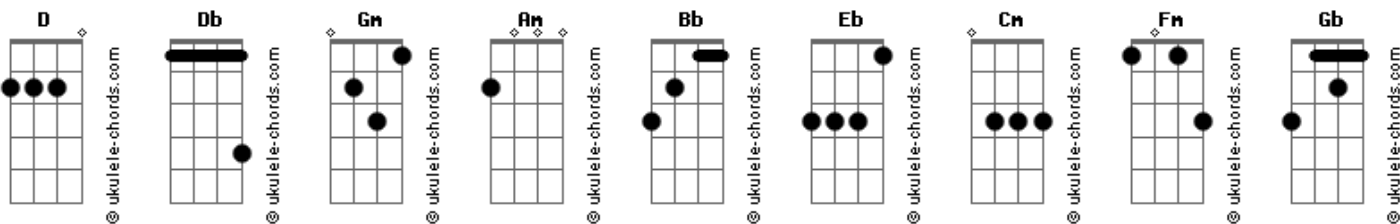

Transcribed by MrDug (Douglas Michael Greenall)
Email : MrDug@

Written by M. Steele
Taken from "Different Light" and "Greatest Hits".

- Gm - 355333
- Am - 577555
- Bb - 688766
- Eb - 668886
- D - 557785
- Cm - 335543
- Fm - 557565
- Fmsus4 - 557566
- Gb - 244322
- F - 133211

- x = mute string
- / = slide up
- 5 = hammer on
- 7 = pull off

Guitar 1 - Acoustic. Tune down 1/2 step:
E = Eb, A = Ab, D = Db, G = Gb, B = Bb, E = Eb

Gm Am Bb Eb D

Gm

Fm Fms4 Gm F G

I'm crazy
somethin',

You think (Fade out)
or vocal adlib
Transcribed on 26/27 October 1997 by MrDug (Douglas Michael Greenall)
Email : MrDug@

Cm

Always followin' you around. You say I'm a hopeless case, Runnin' obsession into the ground.

Fm Fmsus4 Gm

You call me a loser,

Cm

You call me a shadow and fool. Look over your shoulder, And you say I'm haunting you.

Fm Fmsus4 Fm Gm Am Bb Eb Fm Fmsus4

So why do you call me? Why do you look for me?

Bb Am Bb Am Gm

Why do your eyes follow me the way they do?

Gb Gm

You hold me Yeah, so I responsible, stand accused.

Cm Fm Fmsus4 FmGm

Of causing all the trouble after high school, Between him and you. Yeah, You call me a loser, You call a shadow fool.

Cm Fm Fms4Fm Gm

But I was a good girl, Yeah, 'til you taught me what it means to be true. Why do you call me?

Am Bb Fm Fms4Bb Am Gm Am Bb Am

Why do you look for me? Why do your eyes follow me the way they do?

Gb Gm Am Bb Fm Fms4Bb Am Gm

Why do you call me? I know you look for me. Why do your eyes follow me the way they do?

Am Bb Am Gb Gm

Acordes