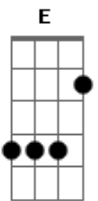

© ukulele-chords.com