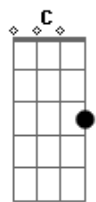

The Bangles - Eternal Flame

Tom: C

G Em C D7
Close your eyes give me your hand darling
G Em C D7
Do you feel my heart beating do you understand
Em B7 Em A7 D Bm
Do you feel the same? Am I only dreaming?
Am D7
Is this burning an eternal flame

G Em C D7
I believe its meant to be, darling
G Em C D7
I watch you when you are sleeping you belong with me
Em B7 Em A7 D Bm
Do you feel the same? Am I only dreaming?
Am D
Or is this burning an eternal flame

D Dm G D
Say my name sunshines through the rain
F G C Am
A whole life so lonely and then you come and ease the pain
D Bm F C D
I don't wanna lose this feeling. Ooohhh.

G Em C D7
Close your eyes give me your hand darling
G Em C D7
Do you feel my heart beating do you understand
Em B7 Em A7 D Bm
Do you feel the same? Am I only dreaming?
Am D7
Is this burning an eternal flame

Acordes

© ukulele-chords.com