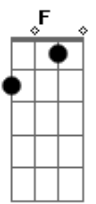

© ukulele-chords.com