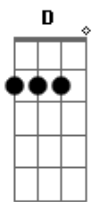

© ukulele-chords.com