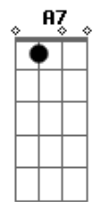

© ukulele-chords.com