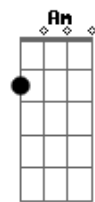

© ukulele-chords.com