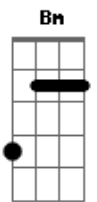

© ukulele-chords.com