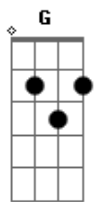

© ukulele-chords.com