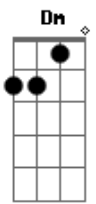

© ukulele-chords.com