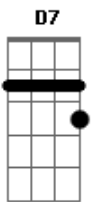

© ukulele-chords.com