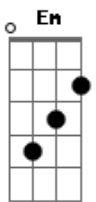

© ukulele-chords.com